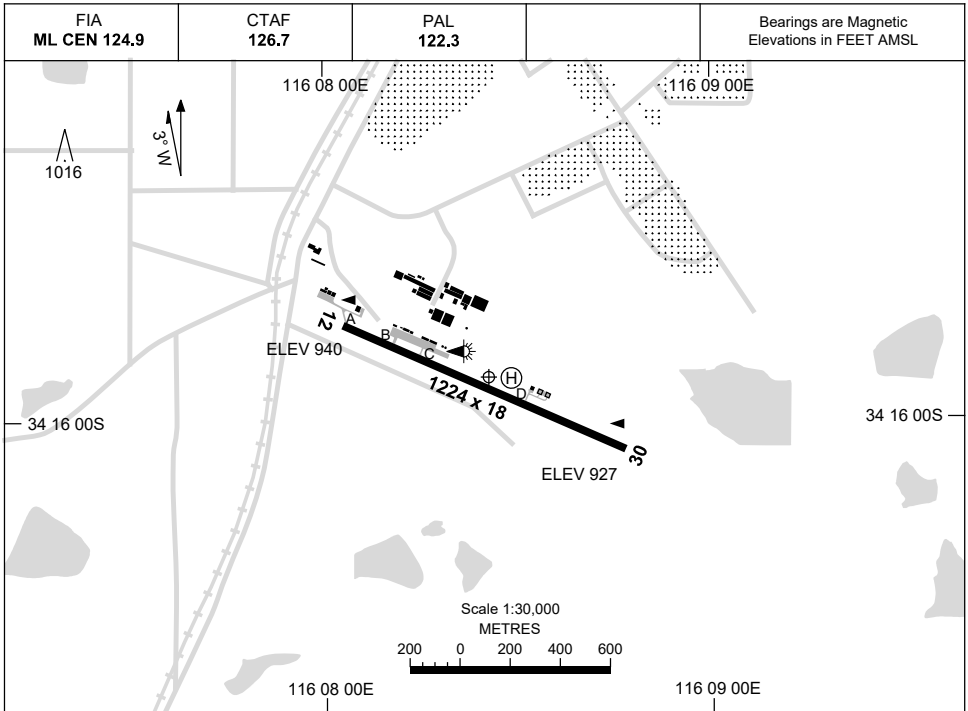

9 SEP 2021

AD ELEV 940
34 15 55S 116 08 25E

AERODROME CHART
MANJIMUP, WA (YMJM)

	AERODROME LIGHTING
RWY	TAXIWAYS : BLUE EDGE ON TWY B RL : PAL 122.3 , SDBY
12 ¹¹⁶	LIRL
²⁹⁶ 30	LIRL

NOTES

1. FIA FREQ 124.9 AVBL 3,000FT.

Changes: TAXIWAY LIGHTING.

MJMAD01-168