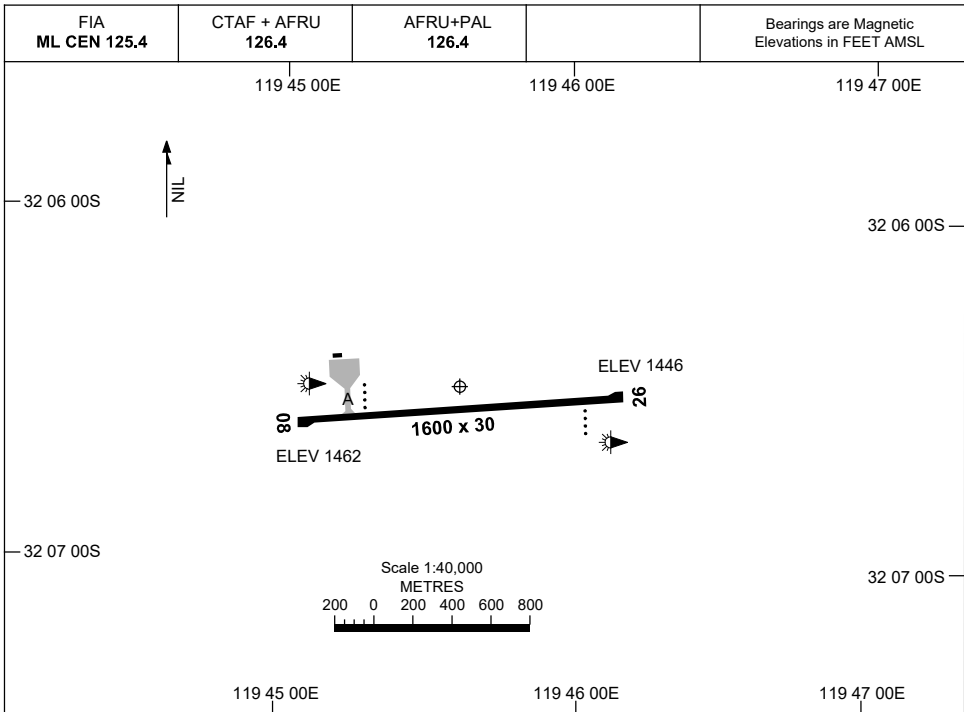

21 MAR 2024

AD ELEV 1462
32 06 30S 119 45 36E

AERODROME CHART
MOUNT HOLLAND, WA (YMHL)

RWY	AERODROME LIGHTING
	RL : AFRU+PAL 126.4
08 <small>085</small>	LIRL PAPI 3.0° 40.4FT
<small>265</small> 26	LIRL PAPI 3.0° 40.4FT