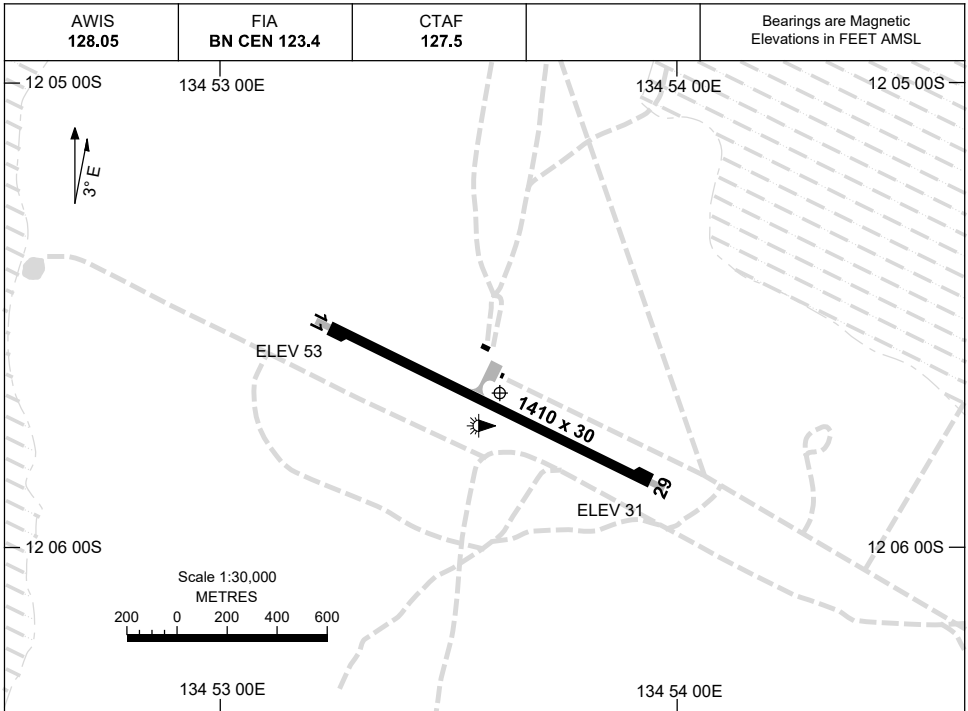

16 JUN 2022

AD ELEV 53
12 05 40S 134 53 37E

AERODROME CHART
MILINGIMBI, NT (YMGB)

| | |
|--------------------------|---------------------------|
| | AERODROME LIGHTING |
| RWY | |
| 11 ¹¹³ | LIRL |
| 293 29 | LIRL |
| | |

NOTES

1. AWIS RQ ONE-SECOND PULSE TO ACTIVATE.
2. FIA FREQ 123.4 AVBL IN CIRCUIT AREA.

Changes: MAG VAR, THR ELEV.

MGBAD01-171