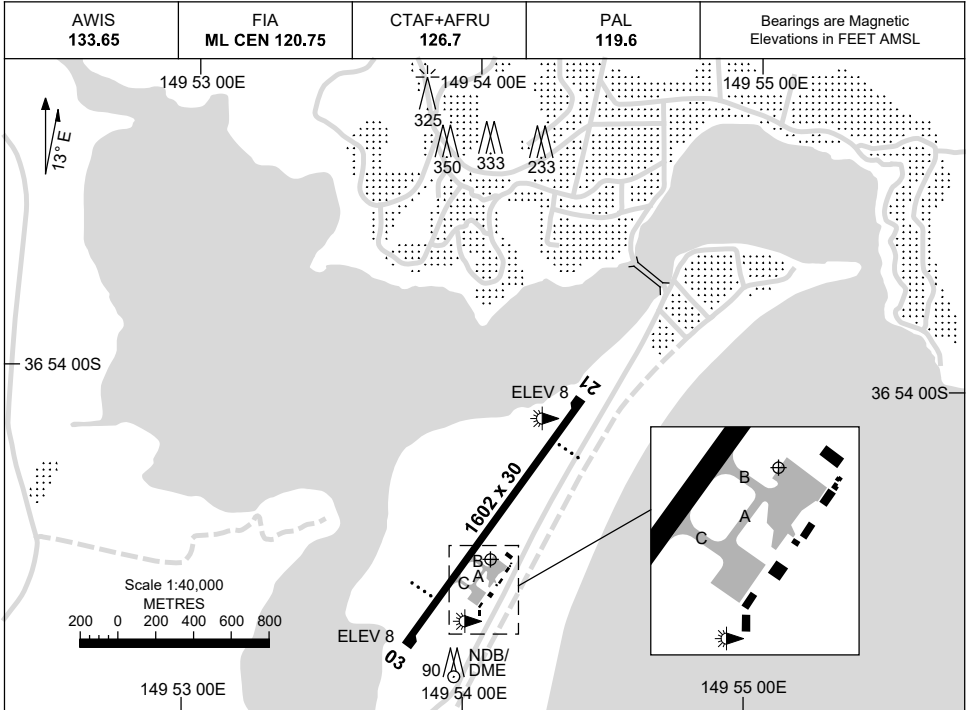

7 SEP 2023

AD ELEV 8
36 54 31S 149 54 05E

AERODROME CHART
MERIMBULA, NSW (YMER)

	AERODROME LIGHTING
RWY	TAXIWAYS : BLUE EDGE RL : PAL 119.6
03 <small>021</small>	PAPI 3.28° 45.8FT LIRL
<small>201</small> 21	PAPI 3.0° 41.5FT LIRL

NOTES

1. AWIS ACTIVATED BY 1 SEC TRANSMISSION.

Changes: NOTES.

MERAD01-176