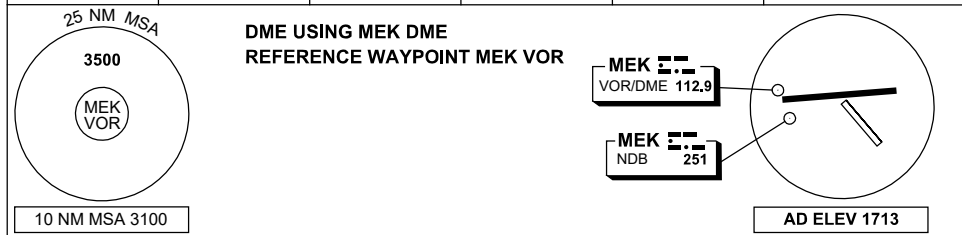

DME or GNSS ARRIVAL PROCEDURES MEEKATHARRA, WA (YMEK)

13 AUG 2020

AWIS 120.45	FIA ML CEN 122.6	CTAF+AFRU 126.55	AFRU+PAL 126.55		Bearings are Magnetic Elevations in FEET AMSL
----------------	---------------------	---------------------	--------------------	--	--