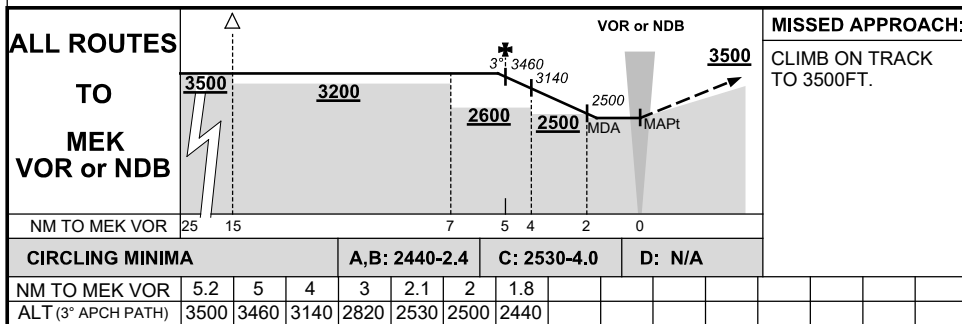

DME or GNSS ARRIVAL PROCEDURES MEEKATHARRA, WA (YMEK)

13 AUG 2020

AWIS 120.45	FIA ML CEN 122.6	CTAF+AFRU 126.55	AFRU+PAL 126.55		Bearings are Magnetic Elevations in FEET AMSL
----------------	---------------------	---------------------	--------------------	--	--