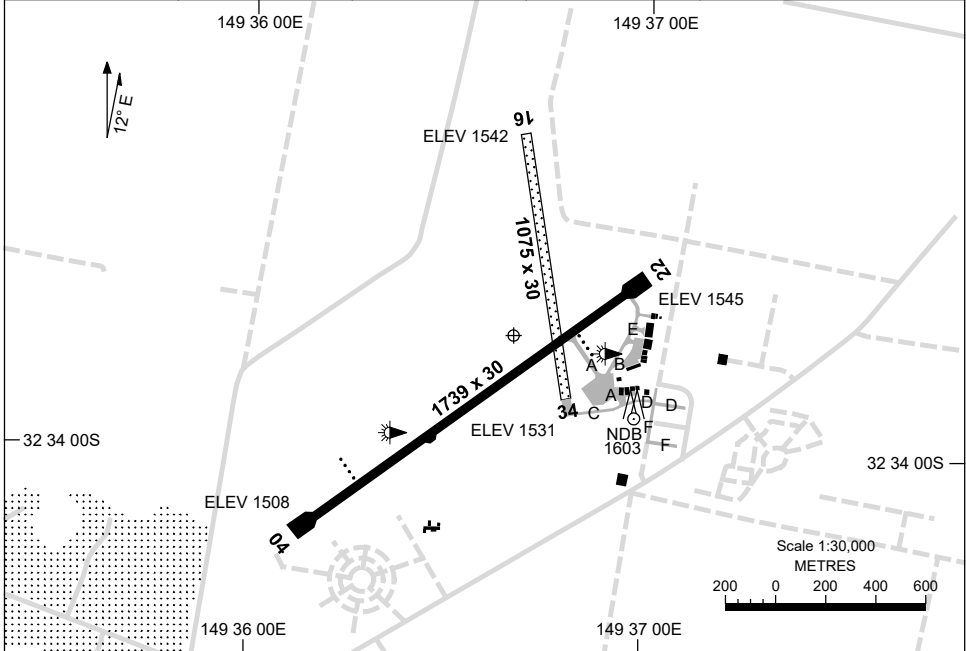

7 SEP 2023

AD ELEV 1545  
32 33 45S 149 36 40E

AERODROME CHART  
**MUDGEES, NSW (YMDG)**

FIA BN CEN 133.05	CTAF 126.7	PAL 122.3		Bearings are Magnetic Elevations in FEET AMSL
----------------------	---------------	--------------	--	--

RWY		AERODROME LIGHTING
		TAXIWAY : BLUE EDGE RL : PAL 122.3 , SDBY (1 MIN)
<b>04</b> <sup>041</sup>		PAPI 3.0° 45FT LIRL
<sup>221</sup> <b>22</b>		PAPI 3.0° 43FT LIRL
<b>16</b> <sup>159</sup>		NIL
<sup>339</sup> <b>34</b>		NIL

**NOTES**

1. AWIS (PHONE) 02 9353 6439.
2. FIA 133.05 AVBL IN CIRCUIT AREA.
3. PAPI RWY 04 MUST NOT BE USED BEYOND CIRCLING AREA.

Changes: NOTES.

MDGAD01-176