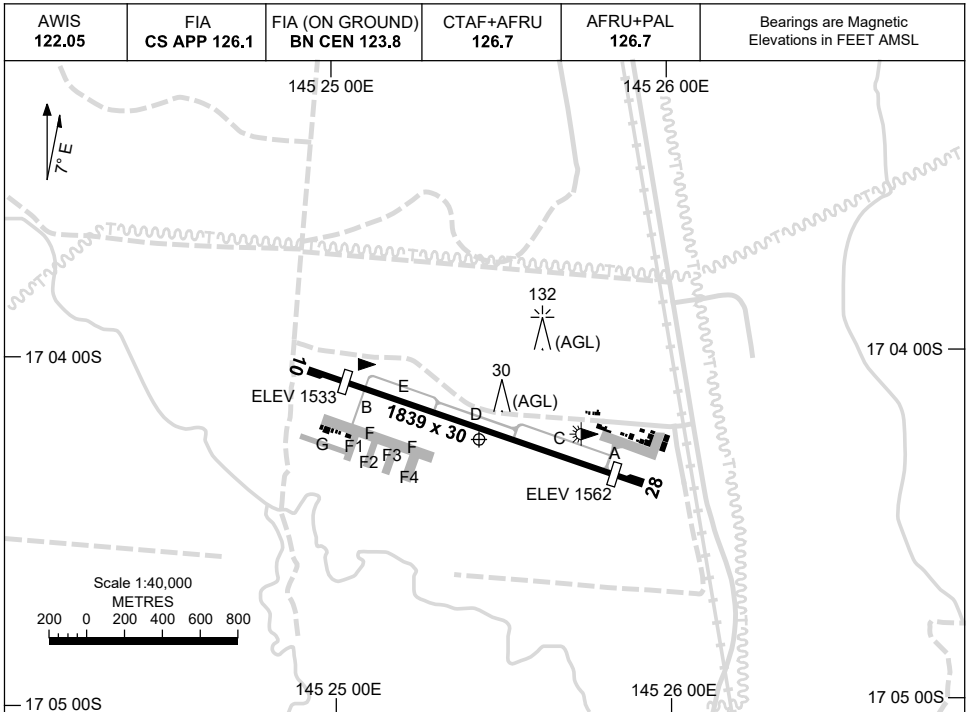

15 JUN 2023

AD ELEV 1564
17 04 14S 145 25 26E

AERODROME CHART
MAREEBA, QLD (YMBA)

| | |
|------------------------------|---|
| | AERODROME LIGHTING |
| RWY | TAXIWAY : GREEN CL ON TWY A, TWY B, TWY C, TWY E RL : AFRU+PAL 126.7 |
| 10 <small>103</small> | LIRL PTBL |
| <small>283</small> 28 | LIRL PTBL |

NOTES

1. FIA FREQ 126.1 AVBL CIRCUIT AREA.
2. PTBL LIGHTING AVBL FOR MEDICAL EMERG ONLY 1HR PN RQ.

Changes: AFRU+PAL.

MBAAD01-175