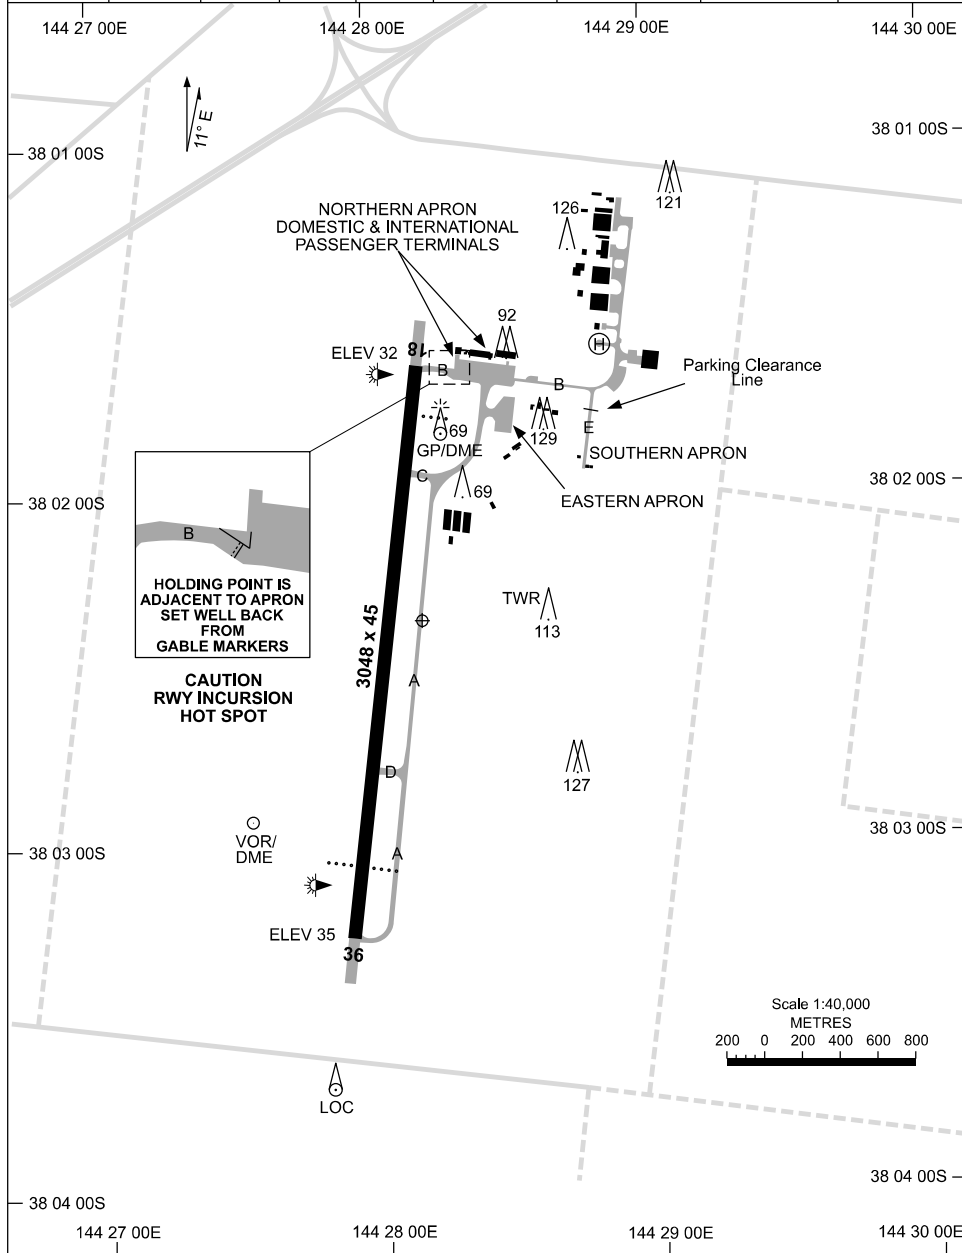

27 NOV 2025

AD ELEV 35
38 02 22S 144 28 10E

AERODROME CHART - Page 1
AVALON, VIC (YMAV)

ATIS 118.2 116.1	AWIS (AH) 116.1	AV APP 133.55	TWR 120.1	UNICOM 129.3	FIA (AH) ML CEN 135.7	CTAF+AFRU (AH) 120.1	AFRU+PAL (AH) 120.1	BRG are MAG ELEV in FT AMSL
---------------------	--------------------	------------------	--------------	-----------------	--------------------------	-------------------------	------------------------	--------------------------------

HOLDING POINT IS ADJACENT TO APRON SET WELL BACK FROM GABLE MARKERS

CAUTION RWY INCURSION HOT SPOT

Changes: ABN DCMSD.

MAVAD01-185