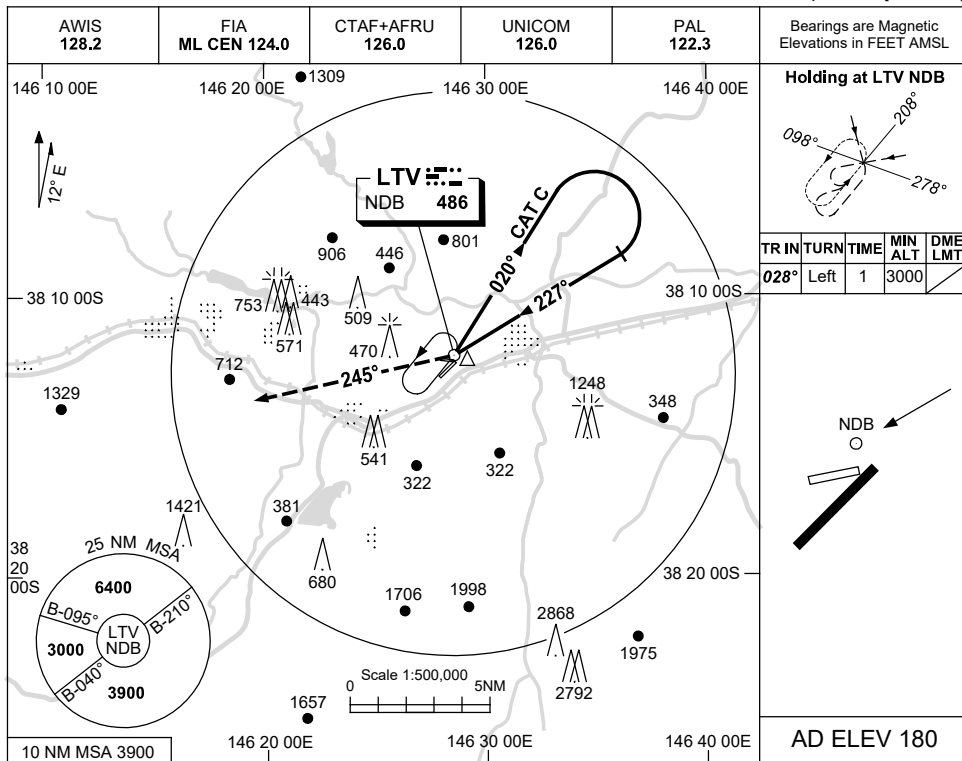

USE QNH

NDB-B

2 DEC 2021

LATROBE VALLEY, VIC (YLTV)

DME DIST	NOT APPLICABLE									
ALT										

NOTES

- MAX IAS:
INITIAL : 180KT.
HOLDING: 180KT.

CATEGORY	A	B	C	D
	NOT APPLICABLE			NOT APPLICABLE
CIRCLING			1470 (1290-4.0)	
ALTERNATE			(1790-6.0)	

Changes: FROM SUP H83/21.

LTVNB02-169