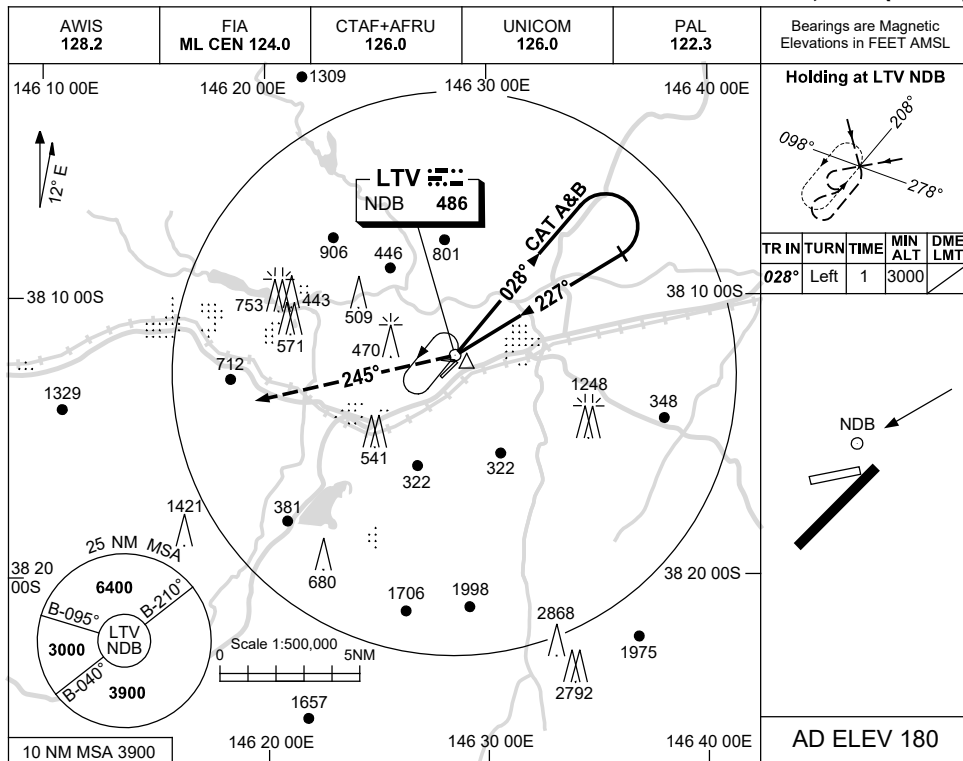

USE QNH

NDB-A

2 DEC 2021

LATROBE VALLEY, VIC (YLTV)

DME DIST	NOT APPLICABLE									
ALT										

**NOTES**

CATEGORY	A	B	C	D
CIRCLING	<b>980</b> (800-2.4)		NOT APPLICABLE	
ALTERNATE	(1300-4.4)			

1. MAX IAS:  
INITIAL :  
CAT A&B 140KT.

Changes: FROM SUP H83/21.

LTVNB01-169