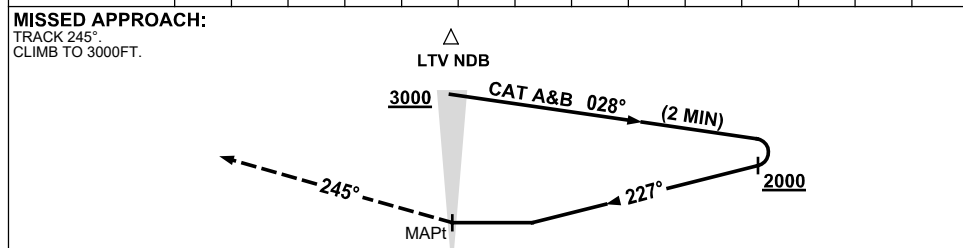

USE QNH

NDB-A

2 DEC 2021

LATROBE VALLEY, VIC (YLTV)

DME DIST	NOT APPLICABLE									
ALT										

**NOTES**

CATEGORY	A	B	C	D
CIRCLING	<b>980</b> (800-2.4)		NOT APPLICABLE	
ALTERNATE	(1300-4.4)			

1. MAX IAS:  
INITIAL :  
CAT A&B 140KT.