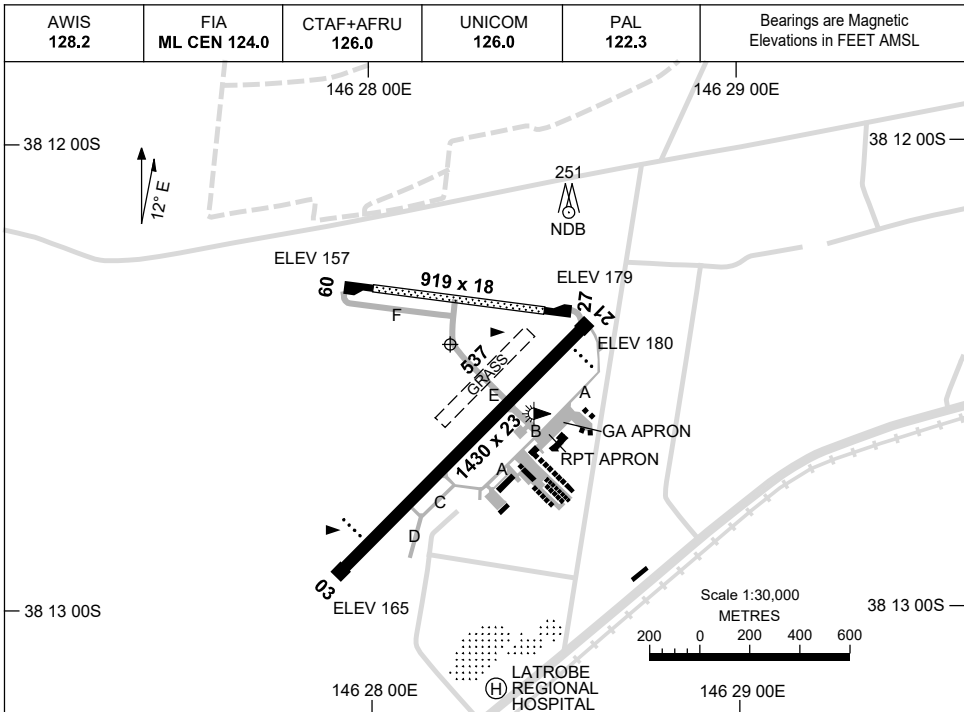

23 MAR 2023

AD ELEV 180
38 12 26S 146 28 13E

AERODROME CHART
LATROBE VALLEY, VIC (YLTV)

| RWY | | AERODROME LIGHTING | |
|-----|----------------|---------------------------------------|-----------|
| | | TAXIWAY : BLUE EDGE (CENTRE TWY ONLY) | |
| 03 | ⁰³³ | PAPI 3.0° | 32FT LIRL |
| 21 | ²¹³ | PAPI 3.0° | 32FT LIRL |
| 09 | ⁰⁸⁵ | NIL | |
| 27 | ²⁶⁵ | NIL | |

NOTES

Changes: NOTES, TWY, APN AND BUILDINGS. LTVAD01-174