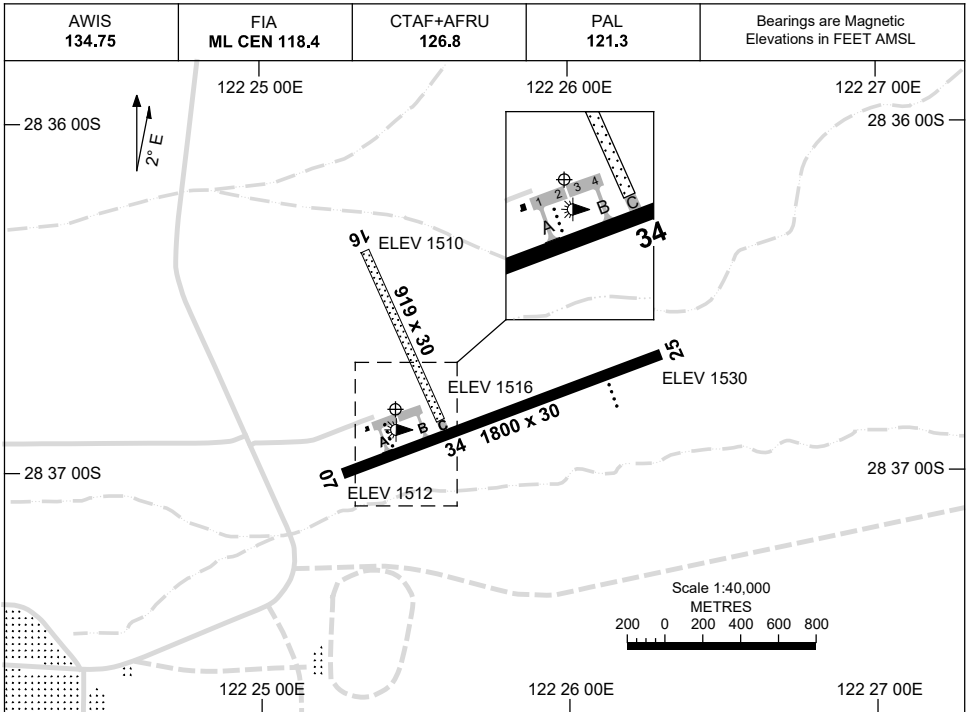

9 SEP 2021

AD ELEV 1530
28 36 49S 122 25 26E

AERODROME CHART
LAVERTON, WA (YLTN)

	AERODROME LIGHTING
RWY	TWY : BLUE EDGE ON TWY A RL : PAL 121.3 , MAN SDBY PWR, 60MIN PRIOR NOTICE REQUIRED.
07 <small>068</small>	PAPI 3.0° 50FT LIRL
<small>248</small> 25	PAPI 3.0° 48FT LIRL
16 <small>156</small>	NIL
<small>336</small> 34	NIL

NOTES

1. AFRU NOT AVBL ON GROUND.
2. FIA FREQ 118.4 AVBL 3,500FT.

Changes: TWY LIGHTING, THR 34 ELEV.

LTNAD01-168