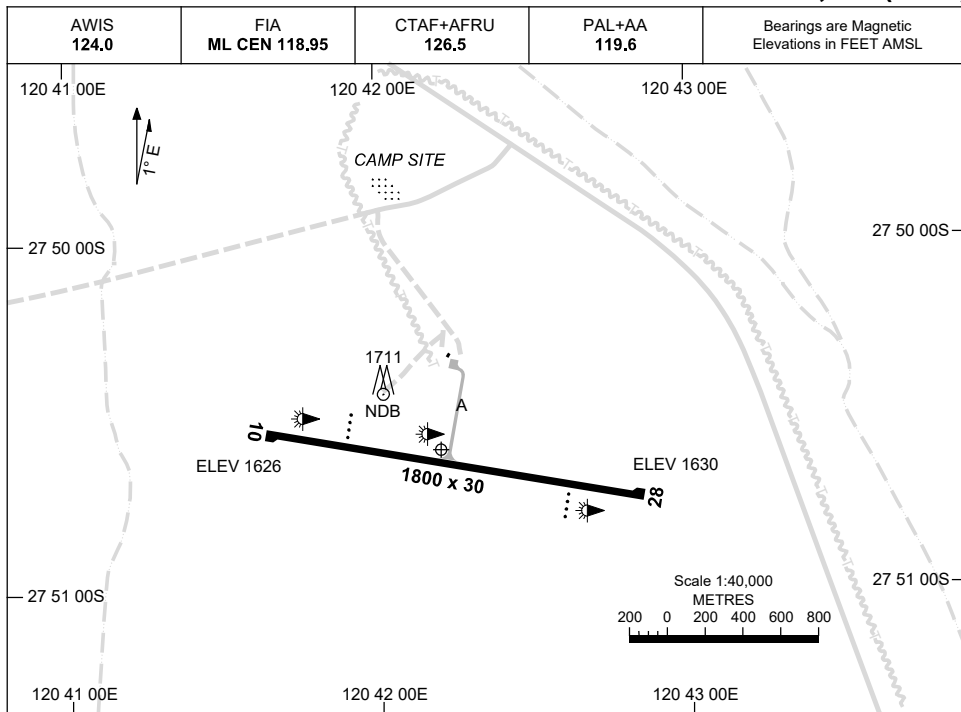

30 NOV 2023

AD ELEV 1631
27 50 36S 120 42 12E

AERODROME CHART
LEINSTER, WA (YLST)

	AERODROME LIGHTING
RWY	TAXIWAY : BLUE EDGE RL : PAL+AA 119.6, SDBY (8 SEC)
10 <small>⁰⁹⁹</small>	PAPI 3.0° 44FT LIRL
<small>²⁷⁹</small> 28	PAPI 3.0° 43FT LIRL

NOTES

1. LIRL ACTIVATED HN.
2. FIA FREQ 118.95 AVBL CIRCUIT AREA.

Changes: TURN PADS ADDED.

LSTAD01-177