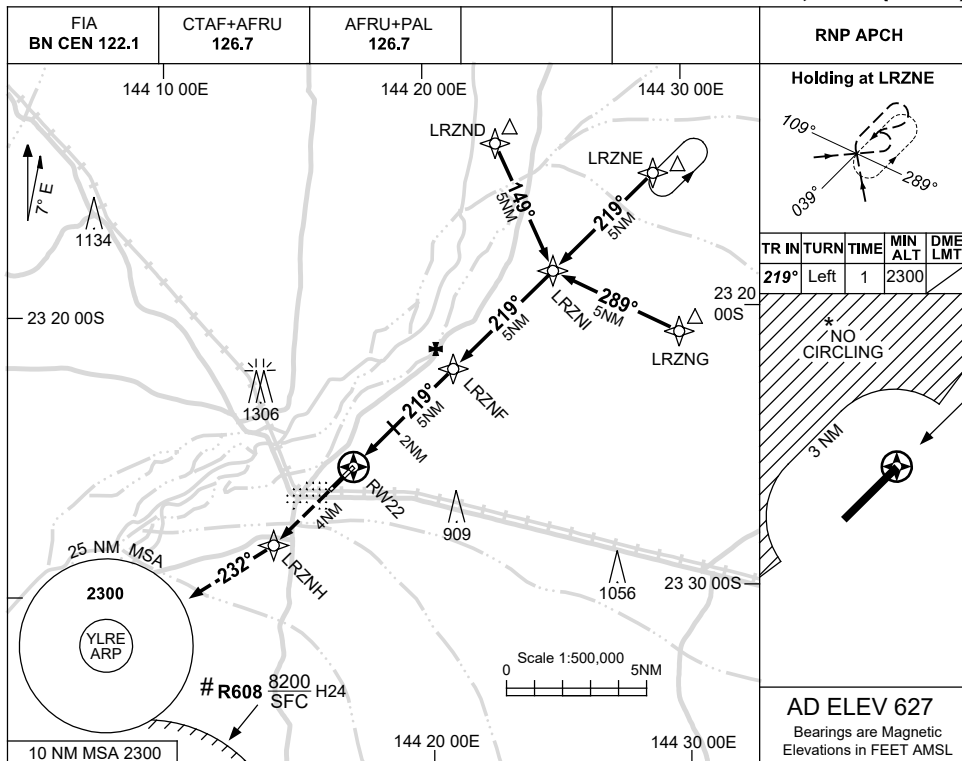

USE QNH

RNP RWY 22  
LONGREACH, QLD (YLRE)

16 JUN 2022

NM TO NEXT WPT	RW22	1.5	2	3	4	LRZNF	0.1			
ALT (3° APCH PATH)		1140	1310	1630	1950	2270	2300			

**NOTES**

- MAX IAS: INITIAL : 210KT.
- NO CIRCLING NW OF RWY 04/22 BEYOND 3NM.
- CAUTION:** R608 H24
- AWIS PHONE 07 3564 3723

CATEGORY	A	B	C	D
LNAV	1140 (513-2.9)			NOT APPLICABLE
CIRCLING *	1250 (623-2.4)		1410 (783-4.0)	
ALTERNATE	(1123-4.4)		(1283-6.0)	

Changes: CHART TITLE, PBN SPECIFICATION BOX.

LRGN02-171