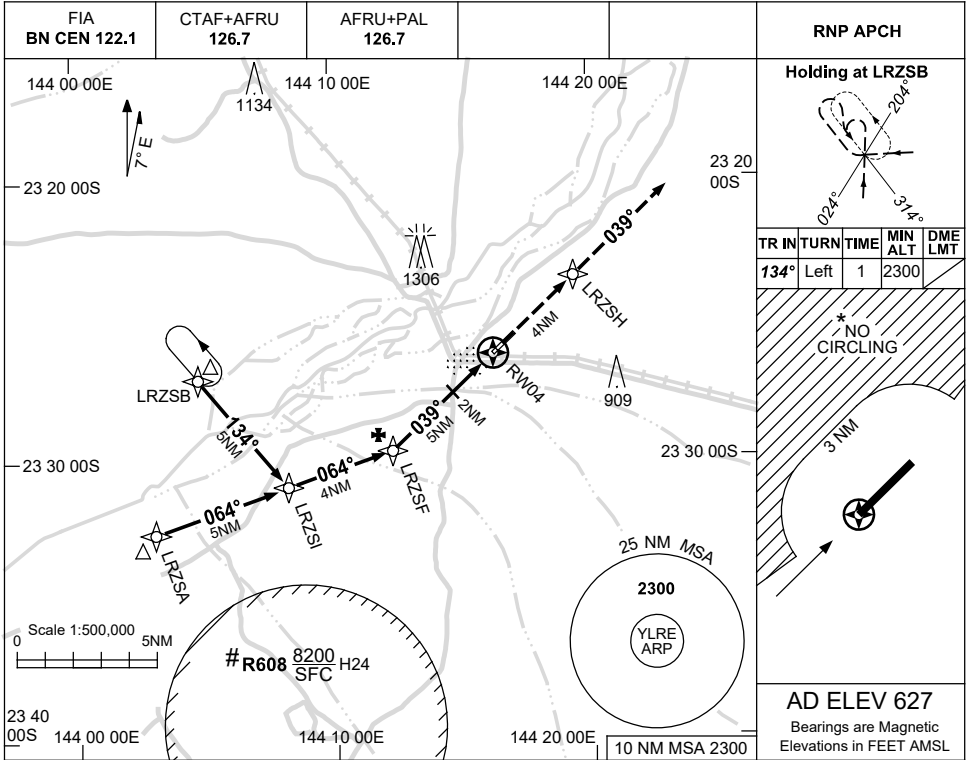

USE QNH

RNP RWY 04  
LONGREACH, QLD (YLRE)

16 JUN 2022

NM TO NEXT WPT	0.1	LRZSF	4	3	2	1.5	RW04						
ALT (3° APCH PATH)	2300	2270	1950	1630	1310	1140							

**NOTES**

1. MAX IAS: INITIAL : 210KT.
2. NO CIRCLING NW OF RWY 04/22 BEYOND 3NM.
3. CAUTION: R608 H24
4. AWIS PHONE 07 3564 3723

CATEGORY	A	B	C	D
LNAV	1140 (513-2.9)			NOT APPLICABLE
CIRCLING *	1250 (623-2.4)		1410 (783-4.0)	
ALTERNATE	(1123-4.4)		(1283-6.0)	

Changes: CHART TITLE, PBN SPECIFICATION BOX.

LRGN01-171