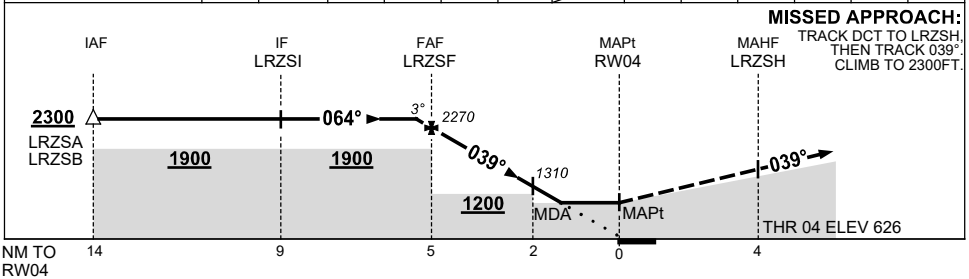

USE QNH

RNP RWY 04  
LONGREACH, QLD (YLRE)

16 JUN 2022

NM TO NEXT WPT	0.1	LRZSF	4	3	2	1.5	RW04						
ALT (3° APCH PATH)	2300	2270	1950	1630	1310	1140							

**NOTES**

1. MAX IAS: INITIAL : 210KT.
2. NO CIRCLING NW OF RWY 04/22 BEYOND 3NM.
3. CAUTION: R608 H24
4. AWIS PHONE 07 3564 3723

CATEGORY	A	B	C	D
LNAV	1140 (513-2.9)			NOT APPLICABLE
CIRCLING *	1250 (623-2.4)		1410 (783-4.0)	
ALTERNATE	(1123-4.4)		(1283-6.0)	

Changes: CHART TITLE, PBN SPECIFICATION BOX.

LRGN01-171