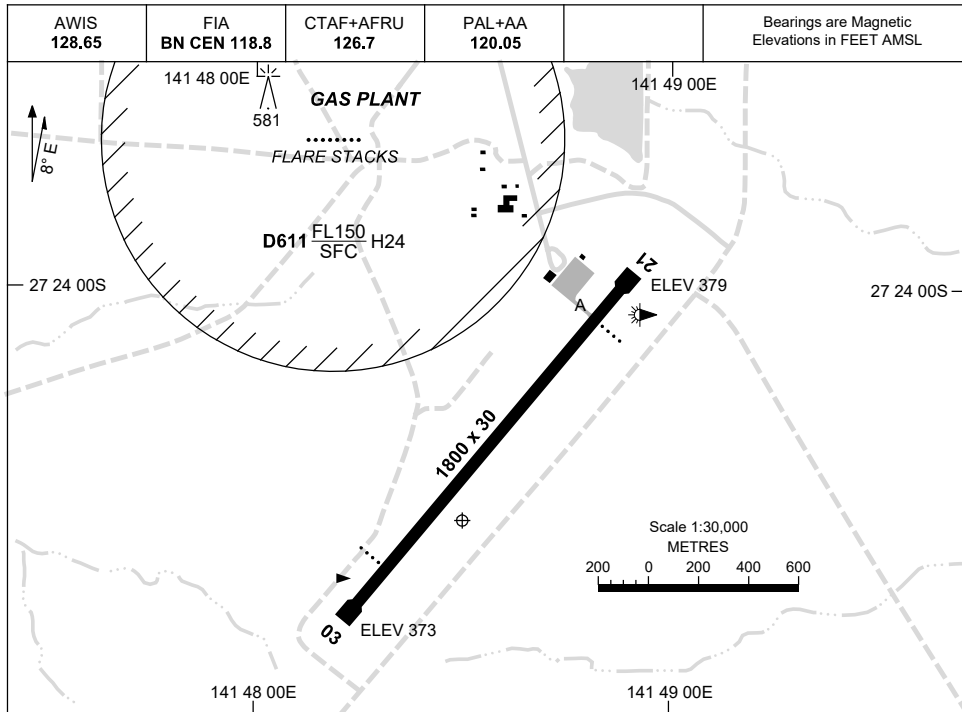

30 NOV 2023

AD ELEV 385
27 24 30S 141 48 30E

AERODROME CHART
BALLERA, QLD (YLLE)

	AERODROME LIGHTING
RWY	TAXIWAY : BLUE EDGE RL : PAL+AA 120.05 , SDBY, (MANUAL ACT. 45 MIN PN) PTBL (EMERG ONLY, 60 MIN PN)
03 ⁰³²	PAPI 3.0° 48FT LIRL PTBL
²¹² 21	PAPI 3.0° 48FT LIRL PTBL

NOTES

- FIA FREQ AVBL IN CIRCUIT AREA.
- ALL OPS - ADVISE ADO 20MIN PN ON 126.4.

Changes: TERMINIAL BUILDINGS ADDED, NOTE 2, UNICOM REMOVED, Editorial.

LLEAD01-177