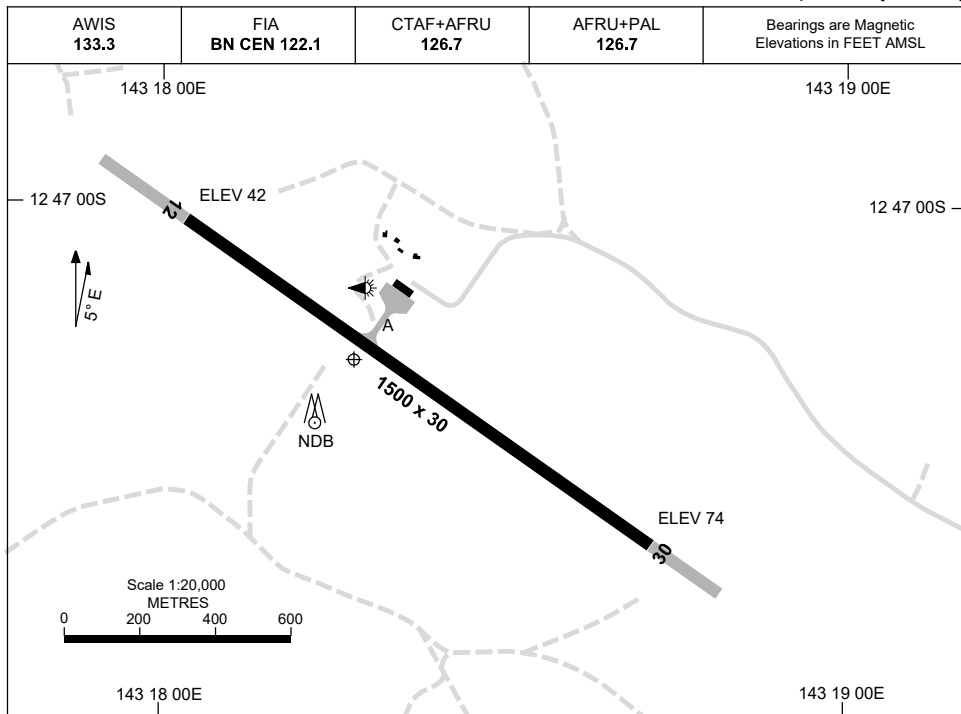

30 NOV 2023

AD ELEV 77
12 47 13S 143 18 17E

AERODROME CHART
LOCKHART RIVER, QLD (YLHR)

	AERODROME LIGHTING
RWY	TAXIWAY : BLUE EDGE RL : AFRU+PAL 126.7 , SDBY (30 SEC)
12 <small>120</small>	LIRL
<small>300</small> 30	LIRL

NOTES

1. FIA FREQ 122.1 AVBL 4500FT.

Changes: THR ELEV, NEW LOGO.

LHRAD01-177