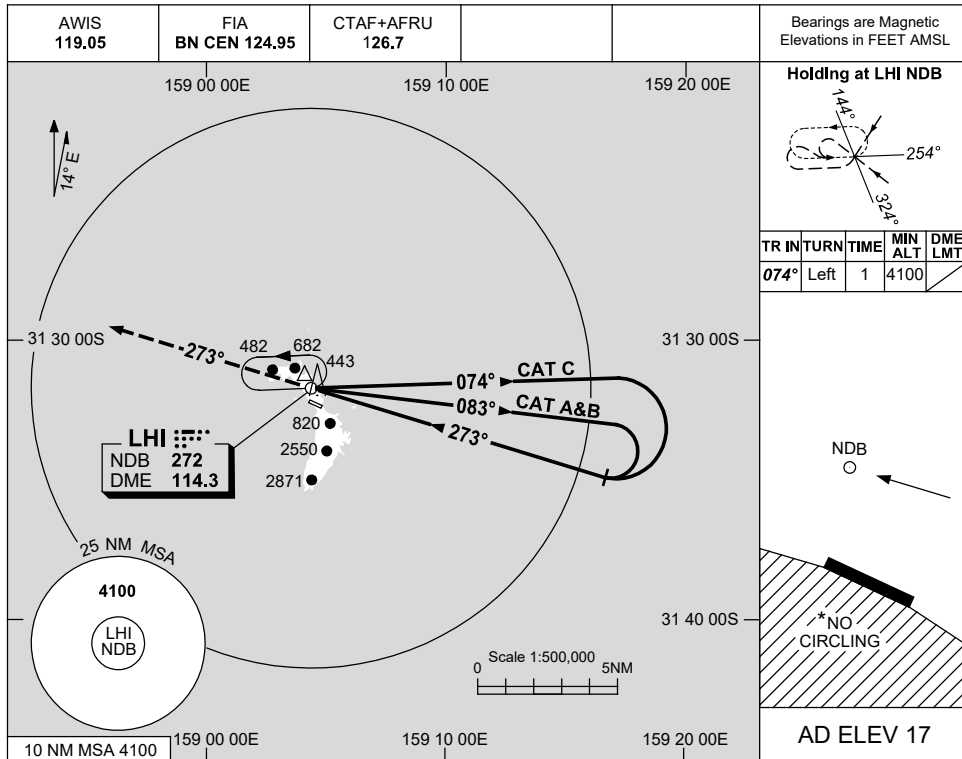

USE QNH

NDB-A

LORD HOWE ISLAND, NSW (YLHI)

16 JUN 2022

DME DIST	NOT APPLICABLE									
ALT										

NOTES

CATEGORY	A	B	C	D
				NOT APPLICABLE
CIRCLING *	1340 (1323-2.4)		1440 (1423-4.0)	
ALTERNATE	(1823-4.4)		(1923-6.0)	

* 1. NO CIRCLING S OF RWY 10/28.

Changes: MINIMA, Editorial.

LHINB01-171