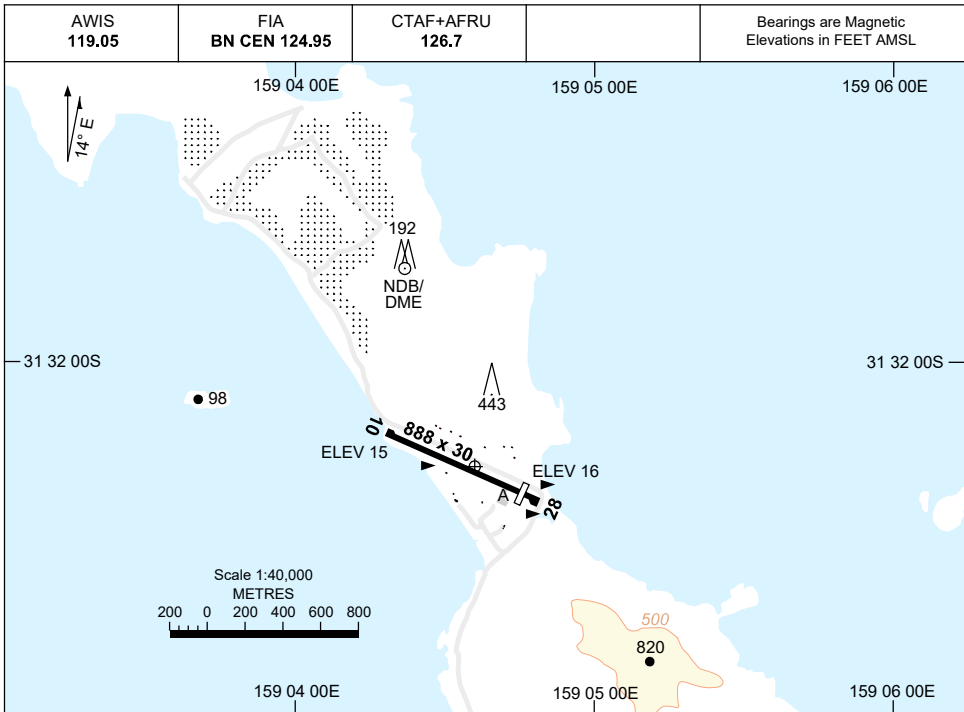

7 SEP 2023

AD ELEV 17  
31 32 18S 159 04 38E

**AERODROME CHART**  
**LORD HOWE ISLAND, NSW (YLHI)**

<b>RWY</b>	<b>AERODROME LIGHTING</b>
	RL : PTBL IN EMERG ONLY , 1 HR PN RQ
<b>10</b> <small>100</small>	PTBL
<small>280</small> <b>28</b>	PTBL

**NOTES**

1. COLOUR: SEE SPEC NOTICES.
2. AWIS ACTIVATED BY 1 SEC TRANSMISSION.
3. PARKING BAY CO-ORDINATES:
 

BAY 1	31 32 25.12S 159 04 42.01E
BAY 2	31 32 25.47S 159 04 43.04E

Changes: NOTES.

LHIAD01-176