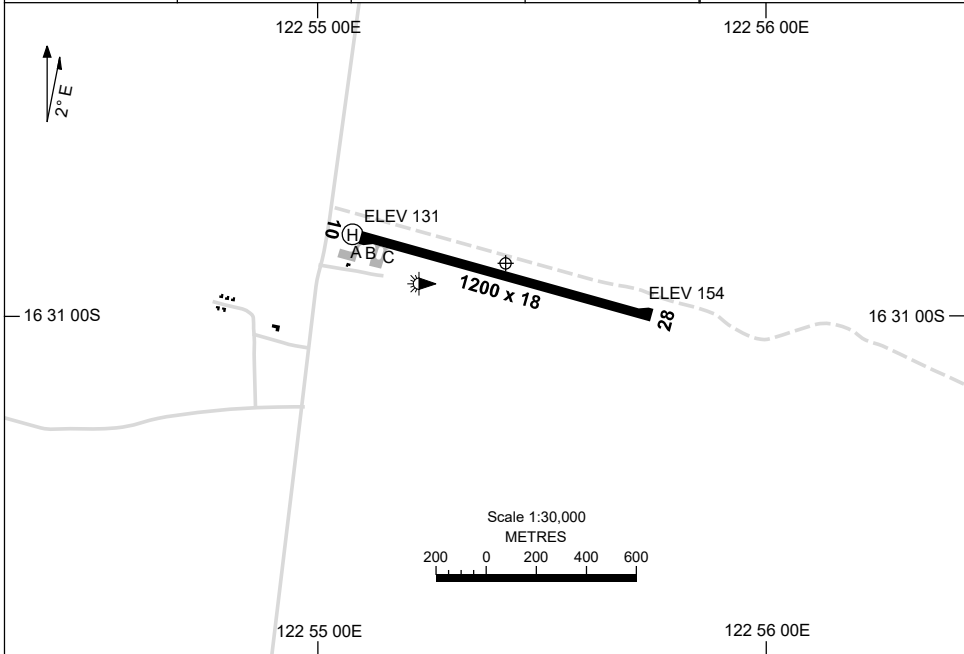

8 SEP 2022

AD ELEV 155
16 30 55S 122 55 25E

AERODROME CHART
DJARINDJIN/LOMBADINA, WA (YLBD)

AWIS 128.6	FIA BN CEN 122.1	CTAF 127.2	PAL 119.65	Bearings are Magnetic Elevations in FEET AMSL
---------------	---------------------	---------------	---------------	--

RWY	AERODROME LIGHTING
	RL : PAL 119.65 SDBY (15 SEC) , PTBL (EMERG ONLY, 45 MIN PN)
10 ¹⁰⁴	LIRL PTBL
²⁸⁴ 28	LIRL PTBL

NOTES

1. AWIS RQ ONE TWO-SECOND PULSE TO ACTIVATE

Changes: PTBL LIGHTING

LBDAD01-172