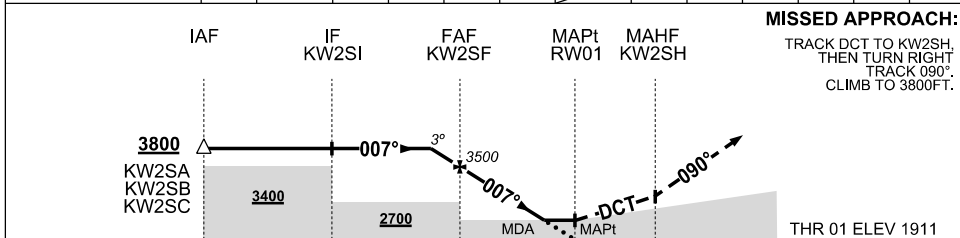

USE QNH

RNP RWY 01

30 NOV 2023

KARLAWINDA MINE, WA (YKWA)

NM TO NEXT WPT	0.9	KW2SF	4	3	2	1.4	RW01						
ALT (3° APCH PATH)	3800	3500	3230	2920	2600	2420							

MISSED APPROACH:
 TRACK DCT TO KW2SH,
 THEN TURN RIGHT
 TRACK 090°.
 CLIMB TO 3800FT.

NOTES

- MAX IAS:
INITIAL: 210KT
MAP TURN: 210KT
- NO CIRCLING WEST OF RWY 01/19
- CAUTION: YNWN PROCS ADJACENT TO NW
- CAUTION: BLASTING REFER ERSA

CATEGORY	A	B	C	D
LNAV	2420 (509 - 2.9)			NOT AUTHORISED
* CIRCLING	2550 (622-2.4)		2690(762-4.0)	
ALTERNATE	(1122-4.4)		(1262-6.0)	