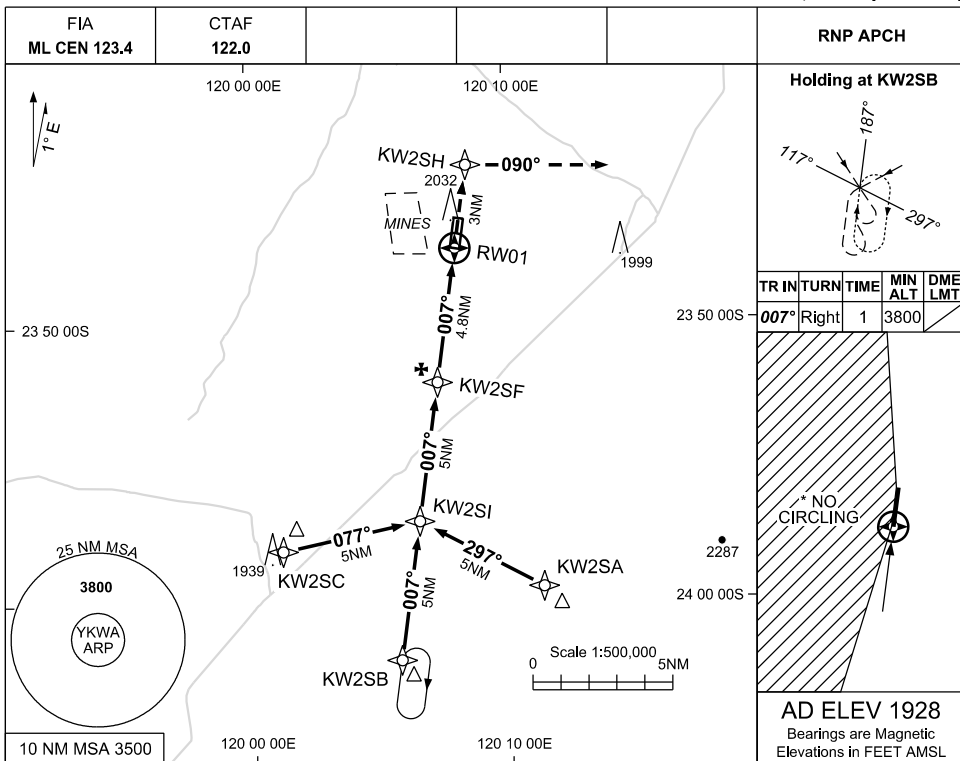

USE QNH

RNP RWY 01

30 NOV 2023

KARLAWINDA MINE, WA (YKWA)

NM TO NEXT WPT	0.9	KW2SF	4	3	2	1.4	RW01						
ALT (3° APCH PATH)	3800	3500	3230	2920	2600	2420							

MISSED APPROACH:
 TRACK DCT TO KW2SH,
 THEN TURN RIGHT
 TRACK 090°.
 CLIMB TO 3800FT.

NOTES

- MAX IAS:
INITIAL: 210KT
MAP TURN: 210KT
- NO CIRCLING WEST OF RWY 01/19
- CAUTION: YNWN PROCS ADJACENT TO NW
- CAUTION: BLASTING REFER ERSA

CATEGORY	A	B	C	D
LNAV	2420 (509 - 2.9)			NOT AUTHORISED
* CIRCLING	2550 (622-2.4)		2690(762-4.0)	
ALTERNATE	(1122-4.4)		(1262-6.0)	

Changes: CHART TITLE, PBN SPECIFICATION BOX

KWAGN01-177