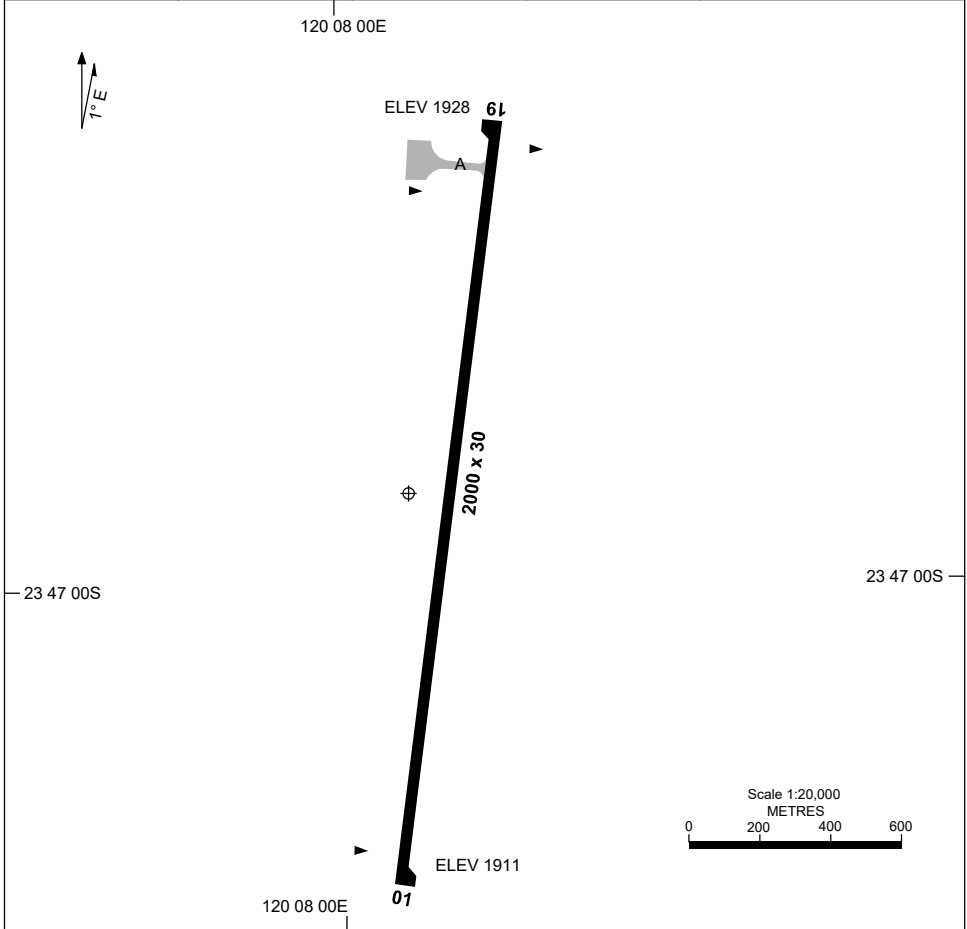

7 SEP 2023

AD ELEV 1928
23 46 52S 120 08 06E

AERODROME CHART
KARLAWINDA MINE, WA (YKWA)

FIA ML CEN 123.4	CTAF 122.0			Bearings are Magnetic Elevations in FEET AMSL
---------------------	---------------	--	--	--

RWY	AERODROME LIGHTING
	RL : PTBL (EMERG ONLY , 90 MIN PN)
01 007	PTBL
187 19	PTBL

NOTES

Changes: SCALE.

KWAAD01-176