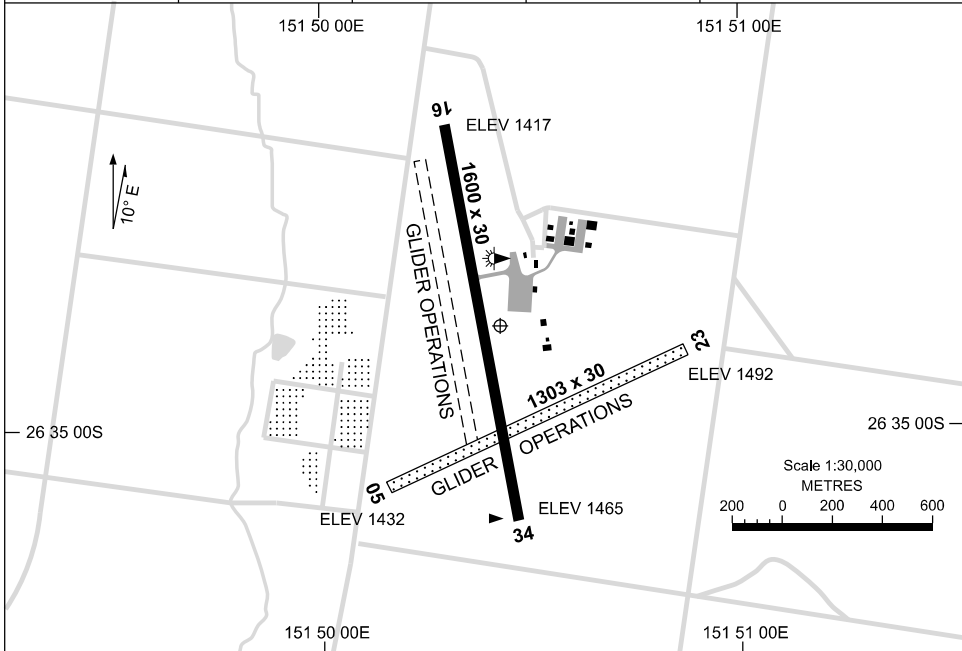

27 NOV 2025

AD ELEV 1492
26 34 51S 151 50 28E

AERODROME CHART
KINGAROY, QLD (YKRY)

AWIS 125.95	FIA BN CEN 121.2	CTAF 127.45	PAL 119.6	Bearings are Magnetic Elevations in FEET AMSL
----------------	---------------------	----------------	--------------	--

RWY		AERODROME LIGHTING
		TAXIWAY: BLUE EDGE RL : PAL 119.6, PTBL EMERG ONLY, SDBY (PN)
16 ¹⁵⁹		LIRL
³³⁹ 34		LIRL
05 ⁰⁵⁵		NIL
²³⁵ 23		NIL

NOTES

- PAL REQUIRES THREE TIMES ONE SECOND PULSES WI A 14-SEC PERIOD.
- SDBY PWR SUPPLIED BY GENERATOR.