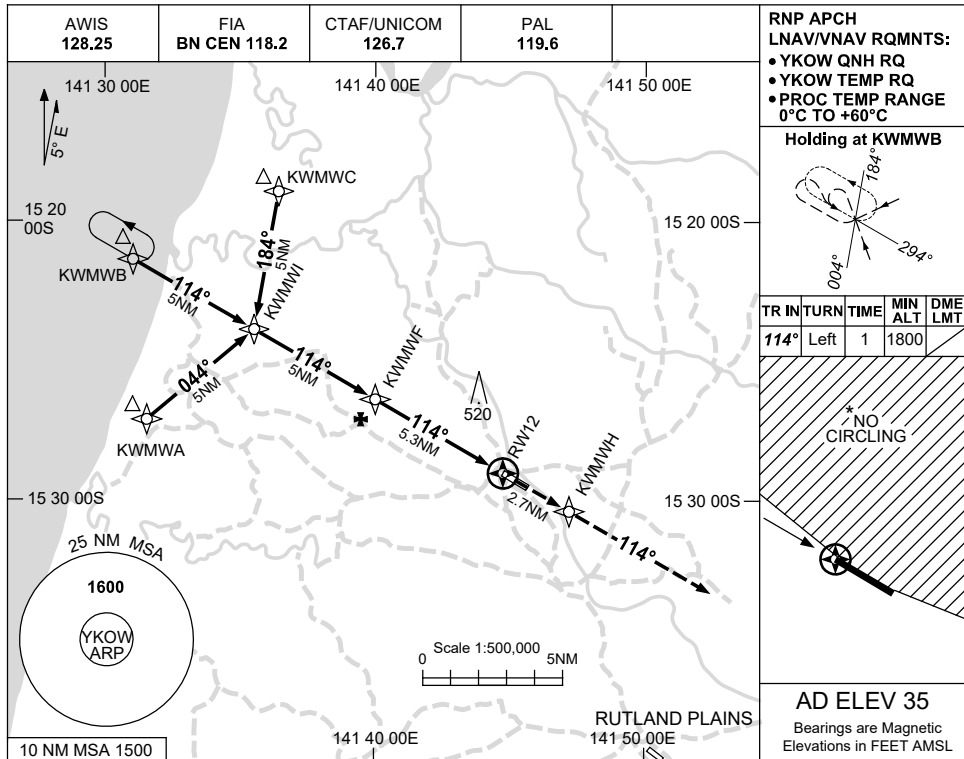

USE QNH

RNP RWY 12

KOWANYAMA, QLD (YKOW)

1 DEC 2022

CATEGORY	A	B	C	D
LNAV/VNAV		350 (316-1.8)		NOT APPLICABLE
LNAV		550 (515-2.9)		
CIRCLING*	630 (595-2.4)	730 (695-4.0)		
ALTERNATE	(1095-4.4)		(1195-6.0)	

NOTES

1. MAX IAS:
INITIAL : 210KT.
- * 2. NO CIRCLING NORTH OF RWY 12 & RWY 30.

Changes: IAF ALTITUDE DEPICTION IN PROFILE VIEW, MAG VAR. KOWGN01-173