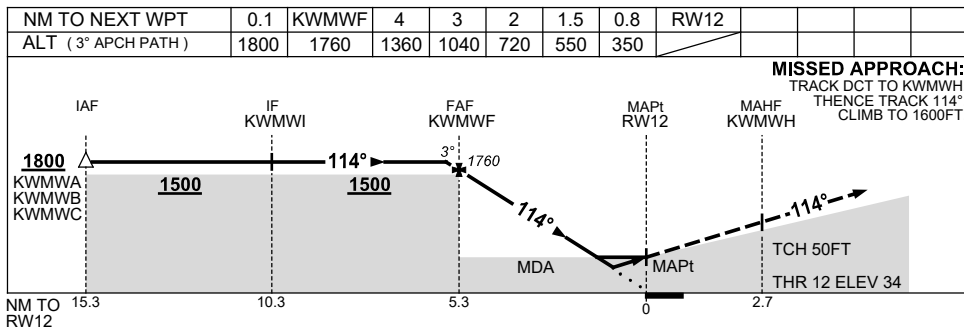

USE QNH

RNP RWY 12

KOWANYAMA, QLD (YKOW)

1 DEC 2022

CATEGORY	A	B	C	D
LNAV/VNAV		350 (316-1.8)		NOT APPLICABLE
LNAV		550 (515-2.9)		
CIRCLING*	630 (595-2.4)	730 (695-4.0)		
ALTERNATE	(1095-4.4)		(1195-6.0)	

NOTES

1. MAX IAS:
INITIAL : 210KT.
- * 2. NO CIRCLING NORTH OF RWY 12 & RWY 30.

Changes: IAF ALTITUDE DEPICTION IN PROFILE VIEW, MAG VAR. KOWGN01-173