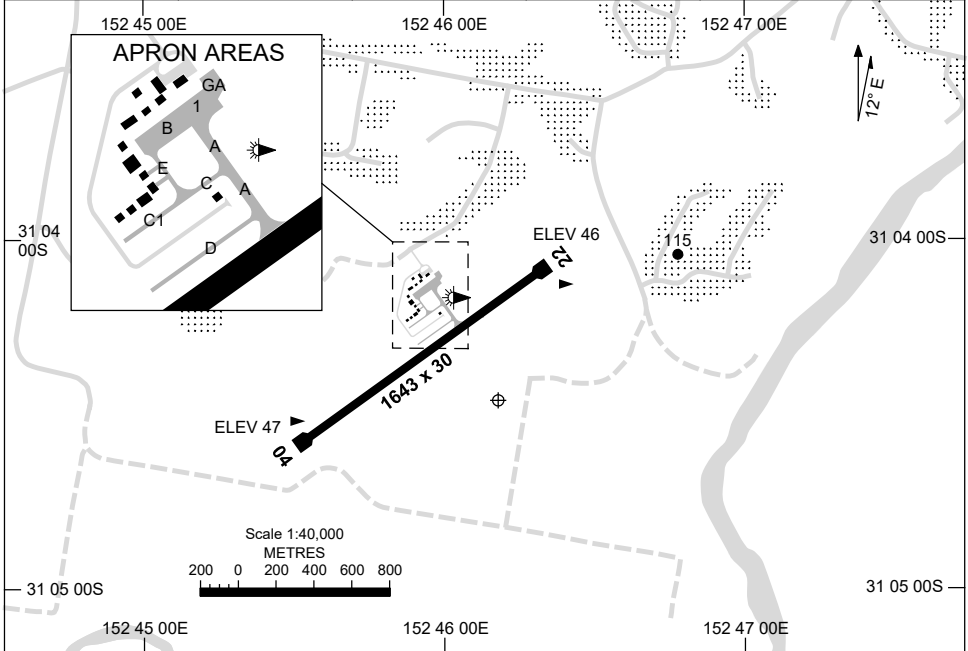

15 JUN 2023

AD ELEV 54
31 04 28S 152 46 11E

AERODROME CHART
KEMPSEY, NSW (YKMP)

AWIS 128.675	FIA BN GEN 120.55	CTAF+AFRU 118.9	AFRU+PAL 118.9	Bearings are Magnetic Elevations in FEET AMSL
-----------------	----------------------	--------------------	-------------------	--

AERODROME LIGHTING	
RWY	TAXIWAY : BLUE EDGE RL : AFRU+PAL 118.9
04 <small>042</small>	LIRL
<small>222</small> 22	LIRL

NOTES

1. FIA FREQ 120.55 AVBL 3,500FT, FOR CIRCUIT AREA AND ON GROUND COM CONTACT BN GEN 120.95