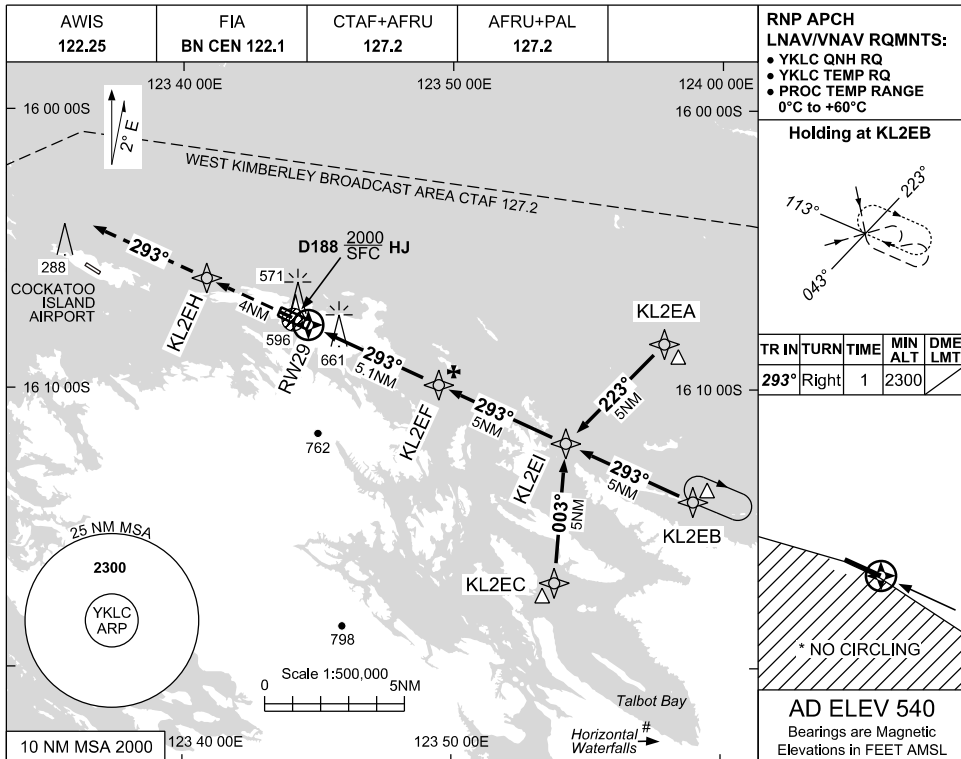

USE QNH

RNP RWY 29
**KOOLAN ISLAND/
 KOOLAN CENTRAL, WA (YKLC)**

7 SEP 2023

NOTES

1. MAX IAS:
INITIAL : 210KT
- *2. NO CIRCLING
S OF RWY 11/29
- #3. CAUTION: HIGH DENSITY VFR OPS REFER ERSA GEN SP-12

CATEGORY	A	B	C	D
LNAV/VNAV	880 (367-2.0)			
LNAV	1060 (547-3.1)			
* CIRCLING	1140 (600-2.4)	1240(700-4.0)		1330(790-5.0)
ALTERNATE	(1100-4.4)		(1200-6.0)	(1290-7.0)

Changes: YKLI Removed, WPT IDENT, EDITORIAL

KLCCG02-176