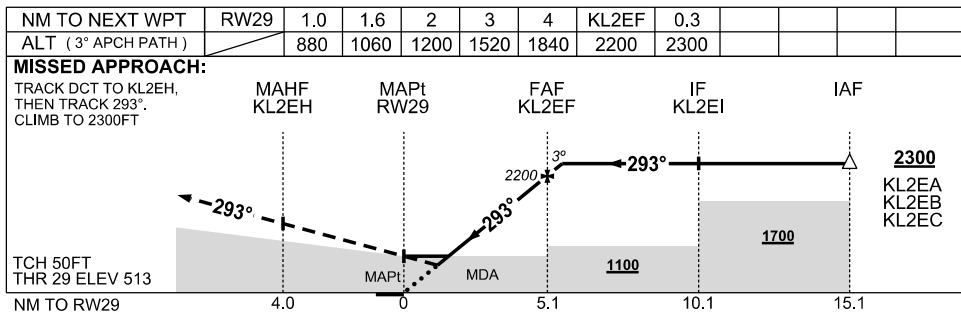

USE QNH

RNP RWY 29
**KOOLAN ISLAND/
 KOOLAN CENTRAL, WA (YKLC)**

7 SEP 2023

NOTES

1. MAX IAS:
INITIAL : 210KT
- *2. NO CIRCLING
S OF RWY 11/29
- #3. CAUTION: HIGH DENSITY VFR OPS REFER ERSA GEN SP-12

CATEGORY	A	B	C	D
LNAV/VNAV	880 (367-2.0)			
LNAV	1060 (547-3.1)			
* CIRCLING	1140 (600-2.4)	1240(700-4.0)		1330(790-5.0)
ALTERNATE	(1100-4.4)		(1200-6.0)	(1290-7.0)