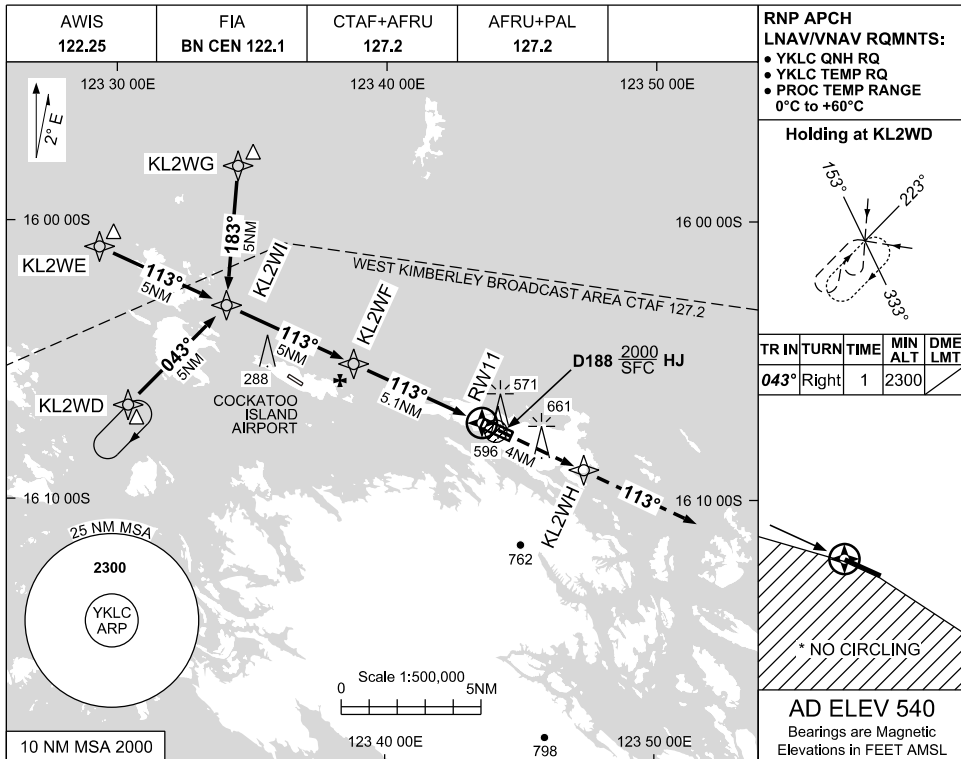

USE QNH

RNP RWY 11  
**KOOLAN ISLAND/**  
**KOOLAN CENTRAL, WA (YKLC)**

7 SEP 2023

**NOTES**

CATEGORY	A	B	C	D
LNAV/VNAV		820 (283-1.6)		
LNAV		990 (450-2.5)		
* CIRCLING	1140 (600-2.4)	1240 (700-4.0)	1330 (790-5.0)	
ALTERNATE	(1100-4.4)	(1200-6.0)	(1290-7.0)	

1. MAX IAS:  
 INITIAL : 210KT  
 2. NO CIRCLING  
 S OF RWY 11/29  
 3. CAUTION: HIGH DENSITY VFR OPS REFER ERSA GEN SP-12

Changes: YKLI Removed, WPT IDENT, EDITORIAL

KLCGN01-176