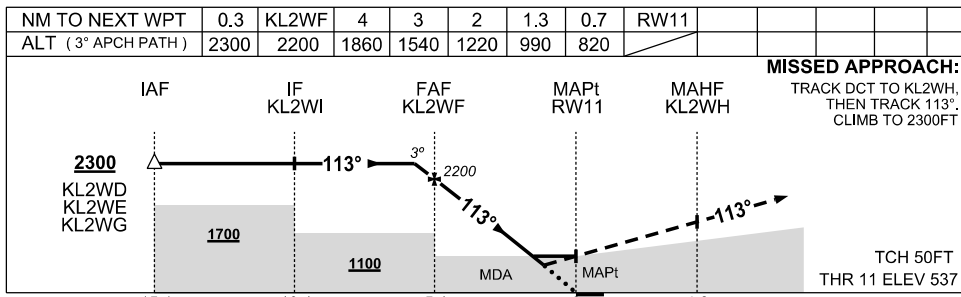

USE QNH

RNP RWY 11  
**KOOLAN ISLAND/**  
**KOOLAN CENTRAL, WA (YKLC)**

7 SEP 2023

**NOTES**

CATEGORY	A	B	C	D
LNAV/VNAV		820 (283-1.6)		
LNAV		990 (450-2.5)		
* CIRCLING	1140 (600-2.4)	1240 (700-4.0)	1330 (790-5.0)	
ALTERNATE	(1100-4.4)	(1200-6.0)	(1290-7.0)	

1. MAX IAS:  
 INITIAL : 210KT  
 2. NO CIRCLING  
 S OF RWY 11/29  
 3. CAUTION: HIGH DENSITY VFR OPS REFER ERSA GEN SP-12

Changes: YKLI Removed, WPT IDENT, EDITORIAL

KLCGN01-176