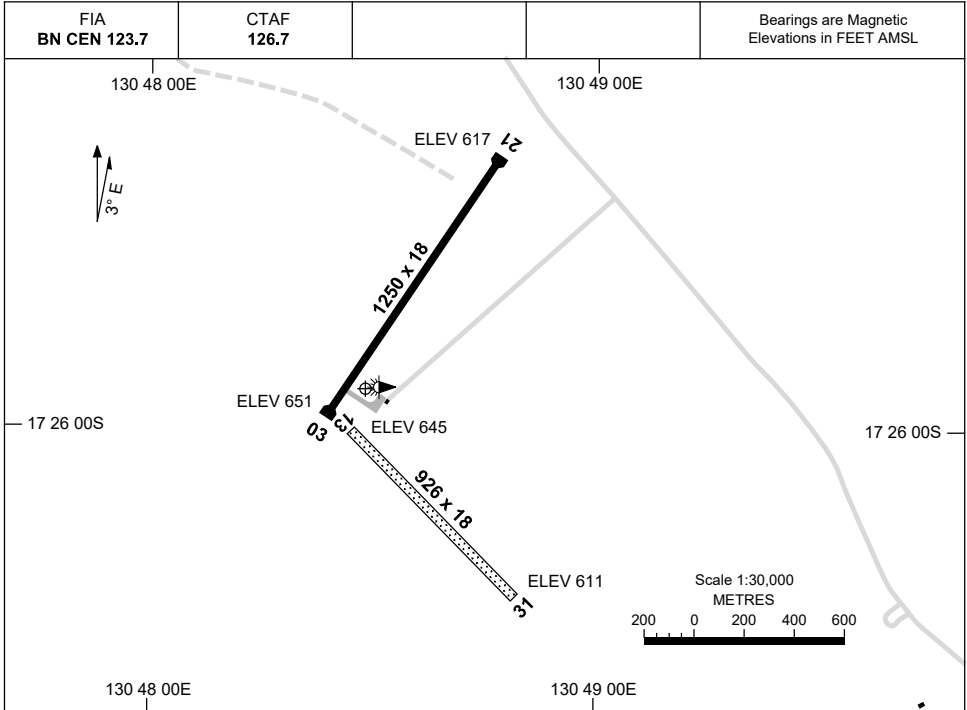

7 SEP 2023

AD ELEV 652  
17 25 55S 130 48 29E

AERODROME CHART  
**KALKGURUNG, NT (YKKG)**

	<b>AERODROME LIGHTING</b>	
<b>RWY</b>	RL : SOLAR, EMERG ONLY, PN (ARO AH 0428 035 444. PH AH EMERG (POLICE) 08 8975 0790)	
<b>03</b> <small>031</small>	NIL	
<small>211</small> <b>21</b>	NIL	
<b>31</b> <small>311</small>	NIL	
<small>131</small> <b>13</b>	NIL	

**NOTES**

- RUNWAY LIGHTING AVBL FOR MED EMERG AND POLICE ACFT ONLY.
- FIA FREQ 123.7 AVBL 4,000FT.

Changes: NOTES.

KKGAD01-176