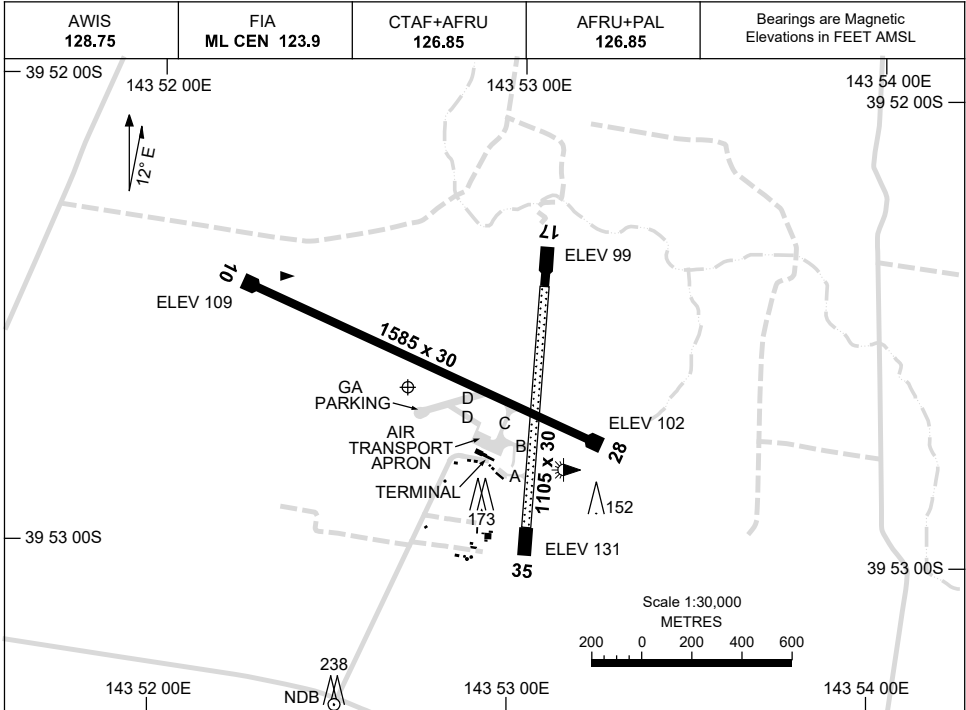

7 SEP 2023

AD ELEV 132  
39 52 39S 143 52 42E

**AERODROME CHART**  
**KING ISLAND, TAS (YKII)**

<b>AERODROME LIGHTING</b>	
<b>RWY</b>	TAXIWAY : BLUE EDGE ON RWY 10/28 TURN PADS RL : AFRU+PAL 126.85 , SDBY (15 SEC), PTBL IN MED EMERG WITH 60 MIN PN TO ARO RQ (ARO : 03 6462 9000)
<b>10</b> <sup>103</sup>	LIRL
283 <b>28</b>	LIRL
<b>17</b> <sup>172</sup>	PTBL
352 <b>35</b>	PTBL

**NOTES**

- VHF TRANSMISSIONS FROM TAXI ACFT MAY BE SUBJECT TO GROUND SHIELDING.
- AWIS RQ 1 SEC PULSE TO ACTIVATE.

Changes: NOTES.

KIAD01-176