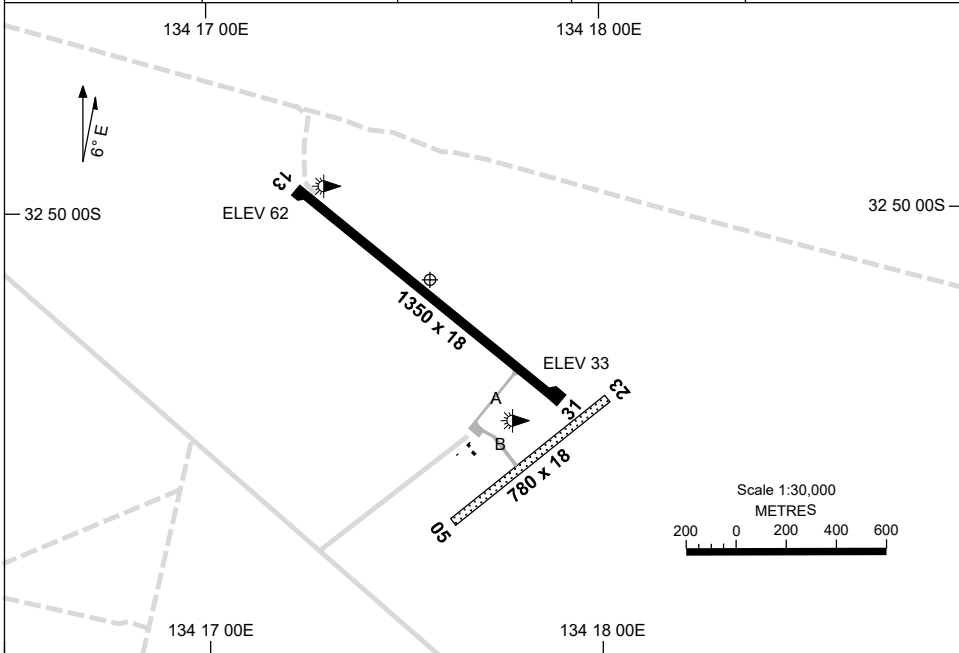

8 SEP 2022

AD ELEV 69
32 50 09S 134 17 34E

AERODROME CHART
STREAKY BAY, SA (YKBY)

FIA ML CEN 123.5	CTAF 126.7	PAL+AA 120.6	Bearings are Magnetic Elevations in FEET AMSL
---------------------	---------------	-----------------	--

RWY	AERODROME LIGHTING	
		TAXIWAY : BLUE EDGE RL : PAL+AA 120.6 , SDBY
13 ¹²⁴	LIRL	
³⁰⁴ 31	LIRL	
05 ⁰⁴⁶	NIL	
²²⁶ 23	NIL	

NOTES

1. FIA FREQ 123.5 AVBL IN CIRCUIT AREA.

Changes: TWY DESIGNATORS, NOTES.

KBYAD01-172