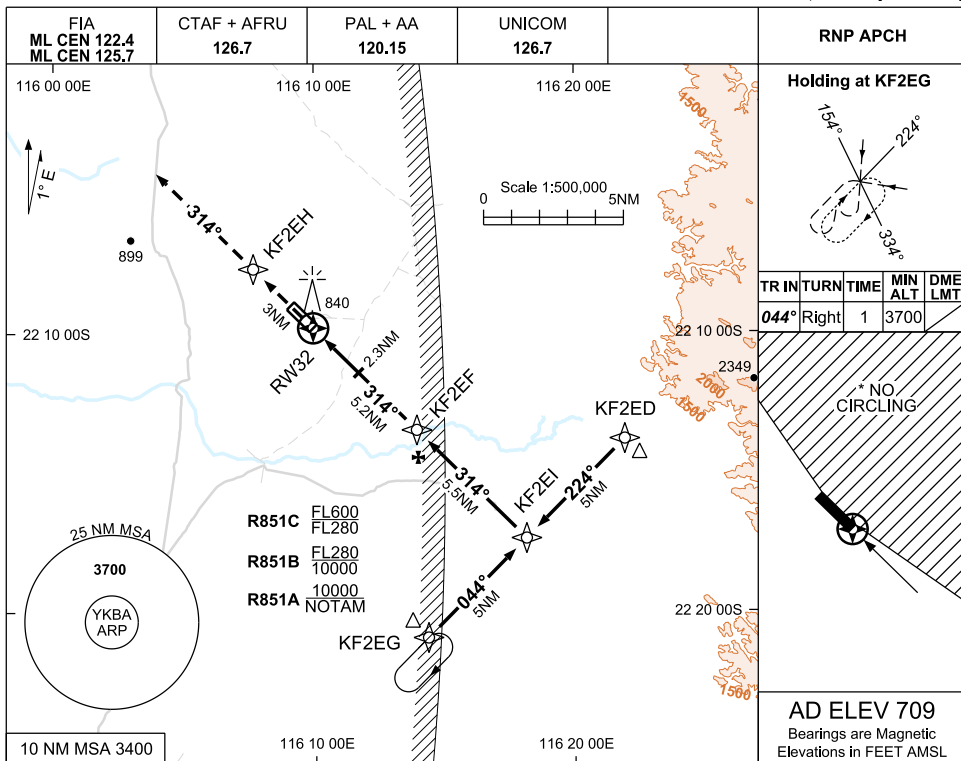

USE QNH

RNP RWY 32

KENS BORE, WA (YKBA)

21 MAR 2024

NOTES

- MAX IAS:
INITIAL: 210KT
HOLDING: 210KT
- NO CIRCLING NE OF RWY 14/32.
- CAUTION: YEWA PROCS ADJACENT TO SE.
- PROC AVNABL WHEN R851A LOWER LIMIT BLW 4500FT.

CATEGORY	A	B	C	D
LNAV	1220 (522-3.0)			NOT AUTHORISED
* CIRCLING	1330 (621-2.4)		1460 (751-4.0)	
ALTERNATE	(1125-4.4)		(1255-6.0)	

Changes: NEW PROCEDURE

KBAGN02-178