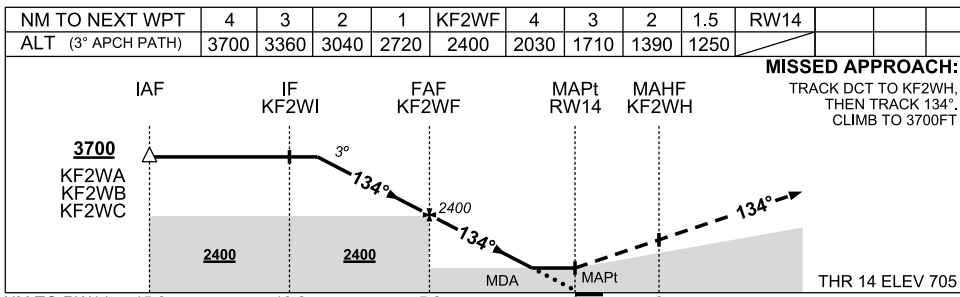

USE QNH

RNP RWY 14

KENS BORE, WA (YKBA)

21 MAR 2024

NOTES

- MAX IAS: INITIAL: 210KT
- NO CIRCLING NE OF RWY 14/32.
- CAUTION: YEWA PROCS ADJACENT TO SE.
- PROC UNAVBL WHEN R851A LOWER LIMIT BELOW 4500FT.

CATEGORY	A	B	C	D
LNAV	1250 (545-3.2)			NOT AUTHORISED
* CIRCLING	1330 (621-2.4)		1460 (751-4.0)	
ALTERNATE	(1125-4.4)		(1255-6.0)	