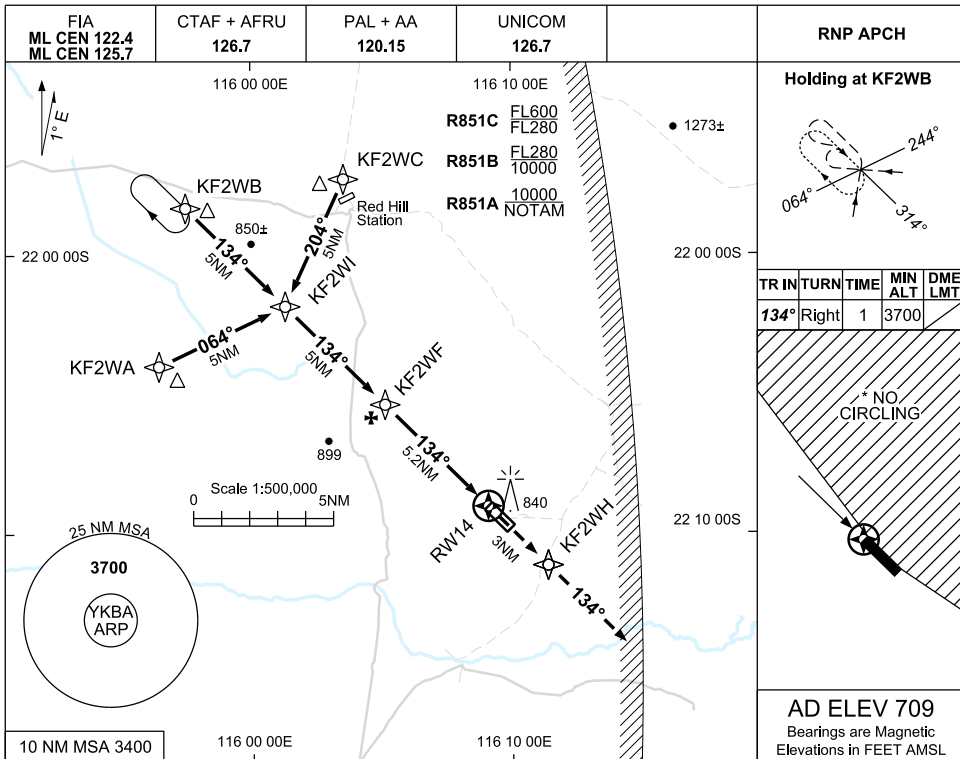

USE QNH

RNP RWY 14

KENS BORE, WA (YKBA)

21 MAR 2024

NOTES

- MAX IAS: INITIAL: 210KT
- NO CIRCLING NE OF RWY 14/32.
- CAUTION: YEWA PROCS ADJACENT TO SE.
- PROC UNAVBL WHEN R851A LOWER LIMIT BELOW 4500FT.

CATEGORY	A	B	C	D
LNAV	1250 (545-3.2)			NOT AUTHORISED
* CIRCLING	1330 (621-2.4)		1460 (751-4.0)	
ALTERNATE	(1125-4.4)		(1255-6.0)	

Changes: NEW PROCEDURE

KBAGN01-178