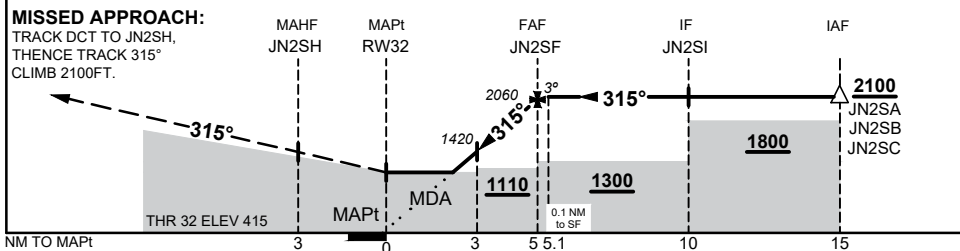

23 MAR 2023

JACINTH AMBROSIA, SA (YJAC)

NM TO NEXT WPT	RW32	1.9	2	2.3	3	4	JN2SF	0.1					
ALT (3° APCH PATH)		1090	1100	1200	1420	1740	2060	2100					

NOTES

- MAX IAS: INITIAL : 210KTS
- NO CIRCLING NORTH OF RWY 14/32

CATEGORY	A	B	C	D
LNAV				NOT APPLICABLE
CIRCLING#	1090 (671 - 2.4)		1200 (781 - 4.0)	
ALTERNATE	(1171 - 4.4)		(1281 - 6.0)	

Changes: WPT IDENT JN2SI

JACGN02-174