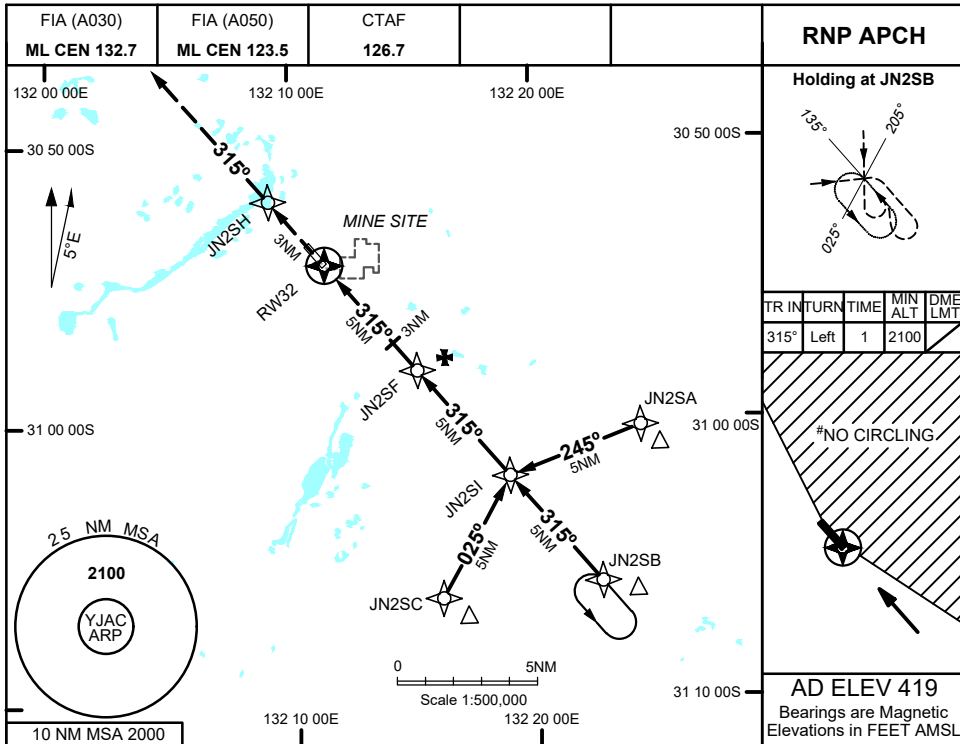

23 MAR 2023

JACINTH AMBROSIA, SA (YJAC)

NM TO NEXT WPT	RW32	1.9	2	2.3	3	4	JN2SF	0.1					
ALT (3° APCH PATH)		1090	1100	1200	1420	1740	2060	2100					

NOTES

- MAX IAS: INITIAL : 210KTS
- NO CIRCLING NORTH OF RWY 14/32

CATEGORY	A	B	C	D
LNAV				NOT APPLICABLE
CIRCLING#	1090 (671 - 2.4)		1200 (781 - 4.0)	
ALTERNATE	(1171 - 4.4)		(1281 - 6.0)	

Changes: WPT IDENT JN2SI

JACGN02-174