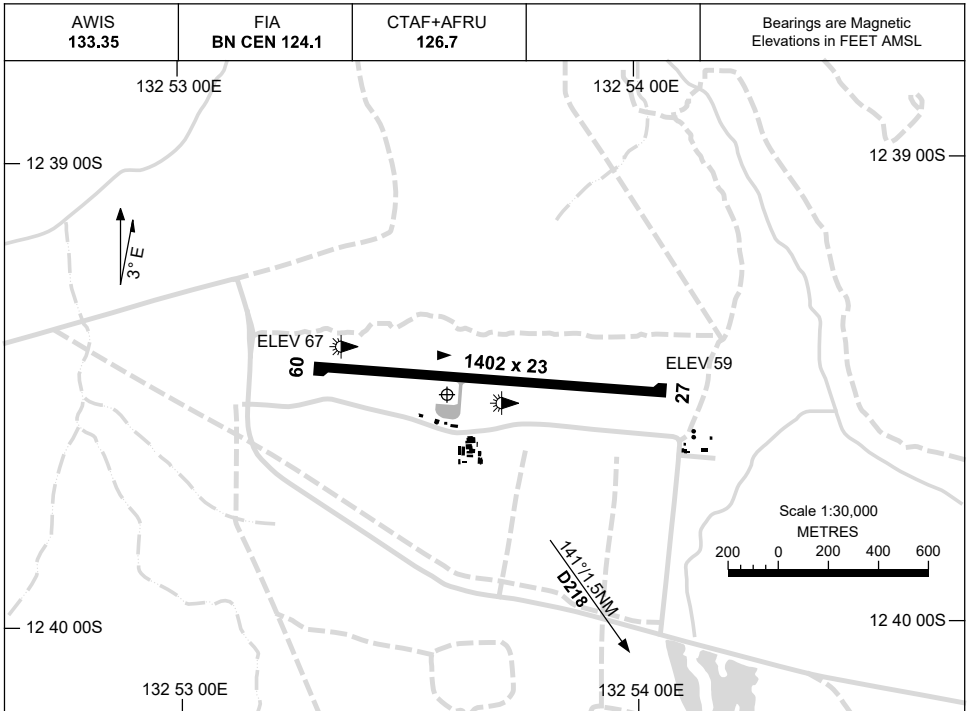

7 SEP 2023

AD ELEV 85  
12 39 30S 132 53 35E

AERODROME CHART  
**JABIRU, NT (YJAB)**

	<b>AERODROME LIGHTING</b>
<b>RWY</b>	RL : PTBL IN EMERG (PN) ARO 0467 721 193
<b>09</b> <small>092</small>	NIL
<small>272</small> <b>27</b>	NIL

**NOTES**

1. AWIS RQ ONE THREE SECOND PULSE TO ACTIVATE.

Changes: NOTES.

JABAD01-176