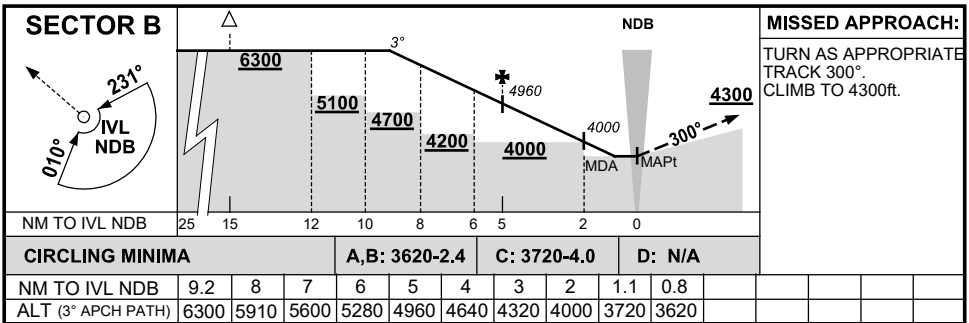

# GNSS ARRIVAL PROCEDURES INVERELL, NSW (YIVL)

5 SEP 2024

AWIS 122.425	FIA BN CEN 127.1	CTAF+AFRU 126.7	AFRU+PAL 126.7	Bearings are Magnetic Elevations in FEET AMSL
-----------------	---------------------	--------------------	-------------------	--