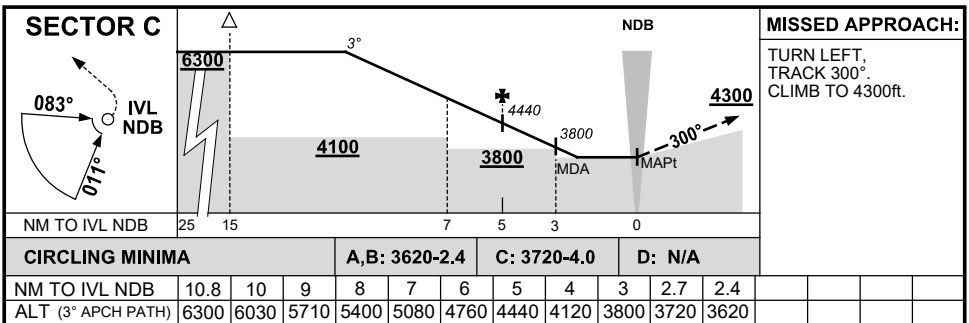

# GNSS ARRIVAL PROCEDURES INVERELL, NSW (YIVL)

5 SEP 2024

AWIS 122.425	FIA BN CEN 127.1	CTAF+AFRU 126.7	AFRU+PAL 126.7	Bearings are Magnetic Elevations in FEET AMSL
-----------------	---------------------	--------------------	-------------------	--