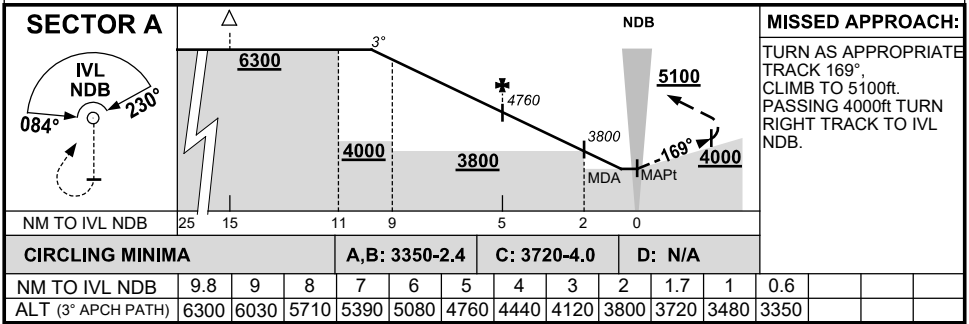

# GNSS ARRIVAL PROCEDURES INVERELL, NSW (YIVL)

5 SEP 2024

AWIS 122.425	FIA BN CEN 127.1	CTAF+AFRU 126.7	AFRU+PAL 126.7	Bearings are Magnetic Elevations in FEET AMSL
-----------------	---------------------	--------------------	-------------------	--