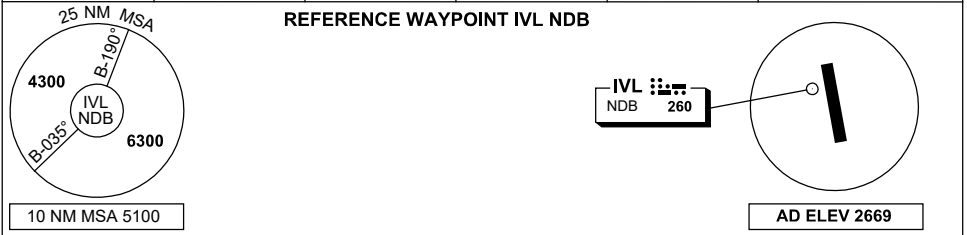

# GNSS ARRIVAL PROCEDURES INVERELL, NSW (YIVL)

5 SEP 2024

AWIS 122.425	FIA BN CEN 127.1	CTAF+AFRU 126.7	AFRU+PAL 126.7	Bearings are Magnetic Elevations in FEET AMSL
-----------------	---------------------	--------------------	-------------------	--