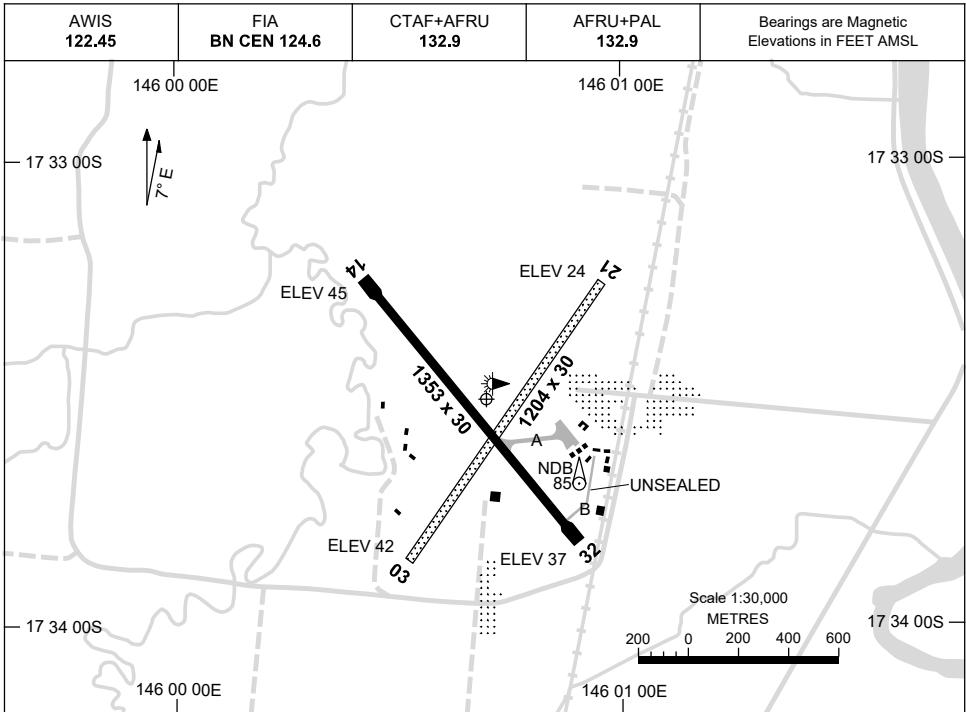

7 SEP 2023

AD ELEV 46
17 33 31S 146 00 42E

AERODROME CHART
INNISFAIL/MUNDOO, QLD (YIFL)

	AERODROME LIGHTING	
RWY	TAXIWAY : BLUE EDGE TWY A RL : AFRU+PAL 132.9 , SDBY (15 SEC)	
14 ¹³⁴	LIRL	
³¹⁴ 32	LIRL	
03 ⁰²⁸	NIL	
²⁰⁸ 21	NIL	

NOTES

1. FIA FREQ 124.6 AVBL IN CIRCUIT AREA.

Changes: RWY 03/21 LEN, TWY A AND B, NOTES, Editorial.

IFLAD01-176