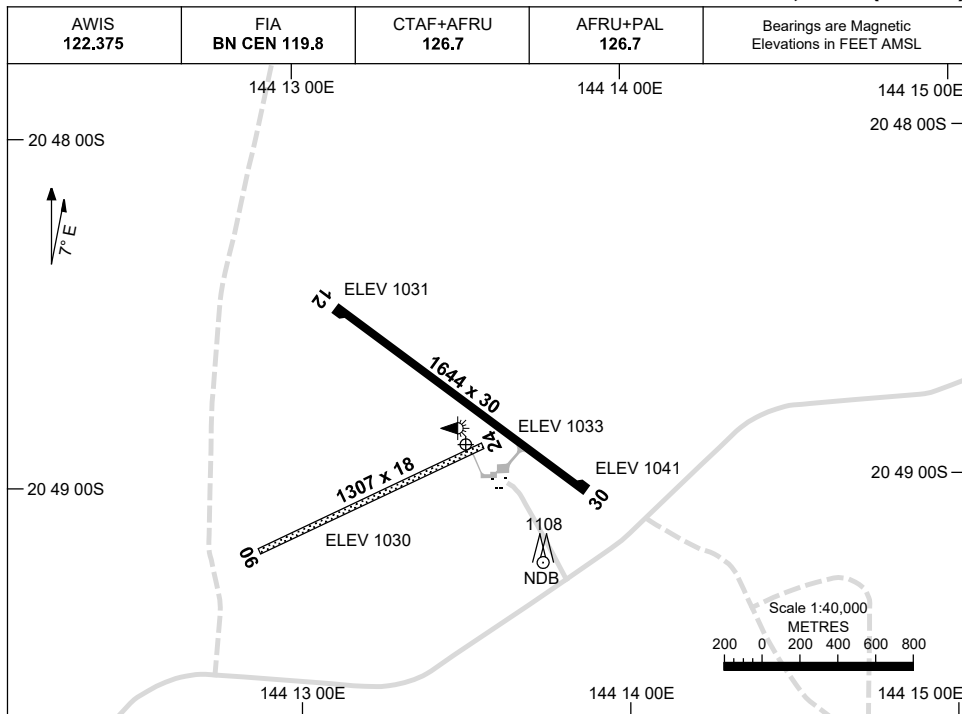

1 DEC 2022

AD ELEV 1043
20 48 54S 144 13 31E

AERODROME CHART
HUGHENDEN, QLD (YHUG)

	AERODROME LIGHTING	
RWY	RL : AFRU+PAL 126.7 , SDBY (15 SEC)	
12 <small>121</small>	LIRL	
<small>301</small> 30	LIRL	
06 <small>059</small>	NIL	
<small>239</small> 24	NIL	

NOTES

1. AWIS RQ ONE-SECOND TRANSMIT PULSE TO ACTIVATE.
2. FIA FREQ 119.8 AVBL CIRCUIT AREA.

Changes: SDBY SWITCH TIME.

HUGAD01-173