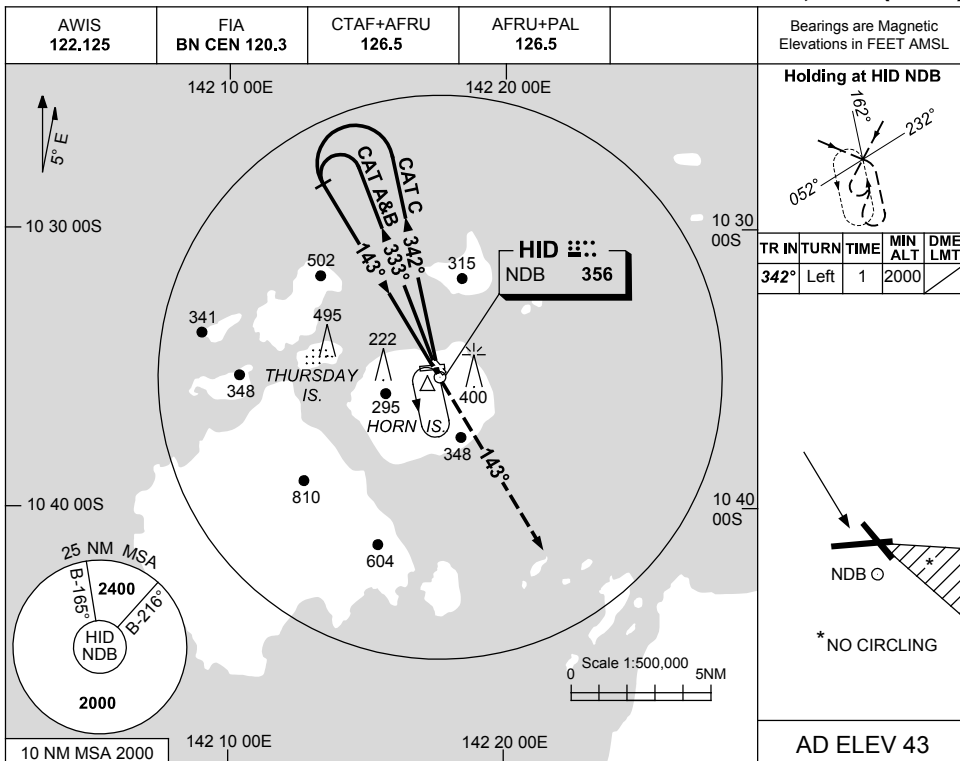

USE QNH

NDB RWY 14
HORN ISLAND, QLD (YHID)

7 SEP 2023

DME DIST	NOT APPLICABLE									
ALT										

CATEGORY	A	B	C	D
S-I NDB	970 (962-5.0)			NOT APPLICABLE
CIRCLING *	970 (927-2.4)		1030 (987-4.0)	
ALTERNATE	(1427-4.4)		(1487-6.0)	