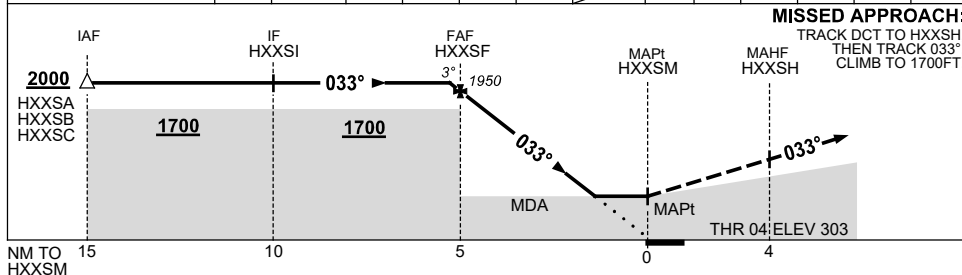

USE QNH

RNP RWY 04
HAY, NSW (YHAY)

15 JUN 2023

NM TO NEXT WPT	0.2	HXXSF	4	3	2	1.4	HXXSM						
ALT (3° APCH PATH)	2000	1950	1630	1310	990	790							

NOTES

CATEGORY	A	B	C	D
LNAV	790 (485-2.7)			NOT APPLICABLE
CIRCLING	1000 (695-2.4)	1100 (795-4.0)		
ALTERNATE	(1195-4.4)		(1295-6.0)	