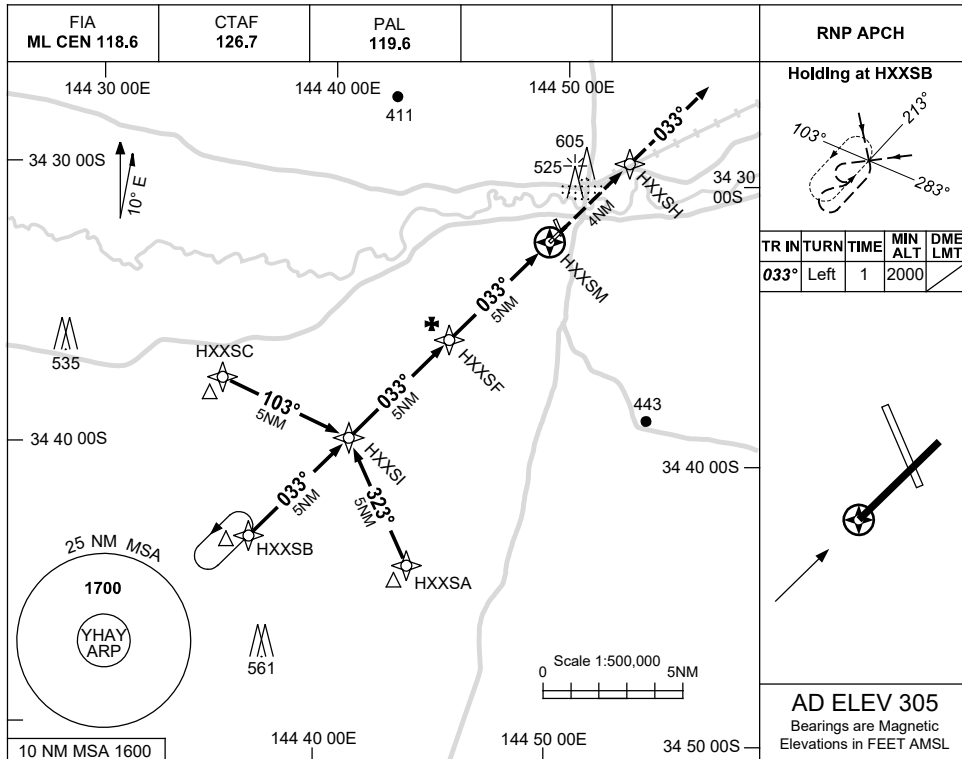

USE QNH

RNP RWY 04
HAY, NSW (YHAY)

15 JUN 2023

NM TO NEXT WPT	0.2	HXXSF	4	3	2	1.4	HXXSM						
ALT (3° APCH PATH)	2000	1950	1630	1310	990	790							

NOTES

CATEGORY	A	B	C	D
LNAV	790 (485-2.7)			NOT APPLICABLE
CIRCLING	1000 (695-2.4)	1100 (795-4.0)		
ALTERNATE	(1195-4.4)		(1295-6.0)	