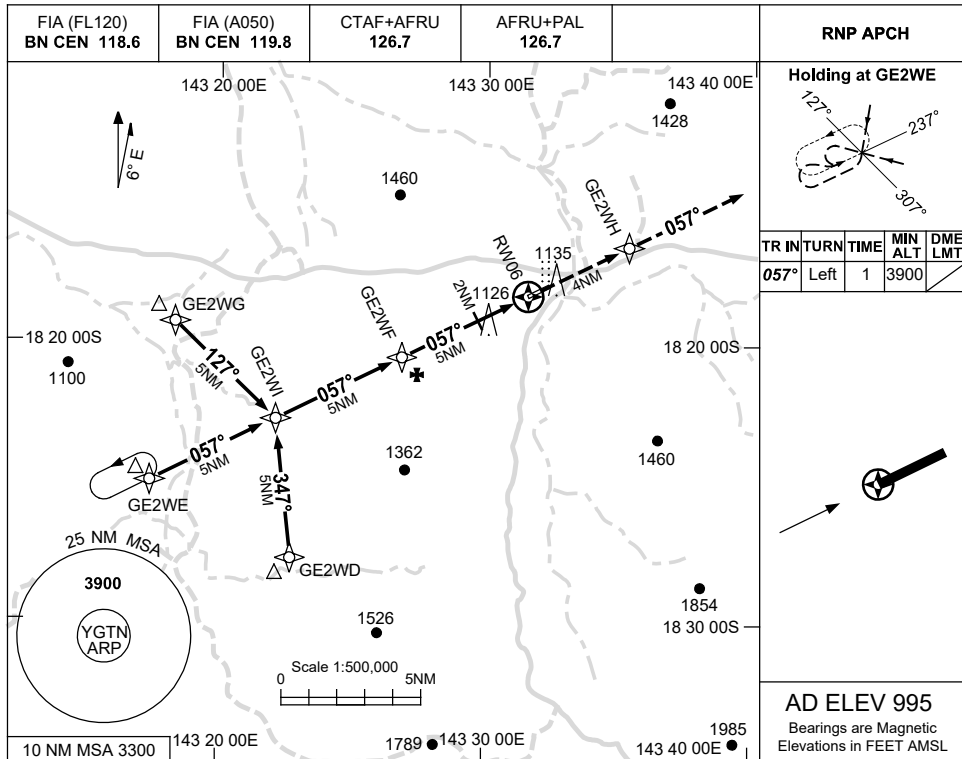

USE QNH

RNP RWY 06

30 NOV 2023

GEORGETOWN, QLD (YGTN)

NM TO NEXT WPT	4	3	2	1	GE2WF	4	3	2	1.7	RW06			
ALT (3° APCH PATH)	3900	3590	3270	2950	2630	2320	2000	1680	1580				

NOTES

- MAX IAS: INITIAL : 210KT.

CATEGORY	A	B	C	D
LNAV	1580 (585-3.3)			NOT APPLICABLE
CIRCLING	1650 (655-2.4)		1810 (815-4.0)	
ALTERNATE	(1155-4.4)		(1315-6.0)	

Changes: MSA, HOLDING/IAF ALT, MISSED APCH ALT, WPT NAMING CONVENTION, Editorial.

GTNGN01-177