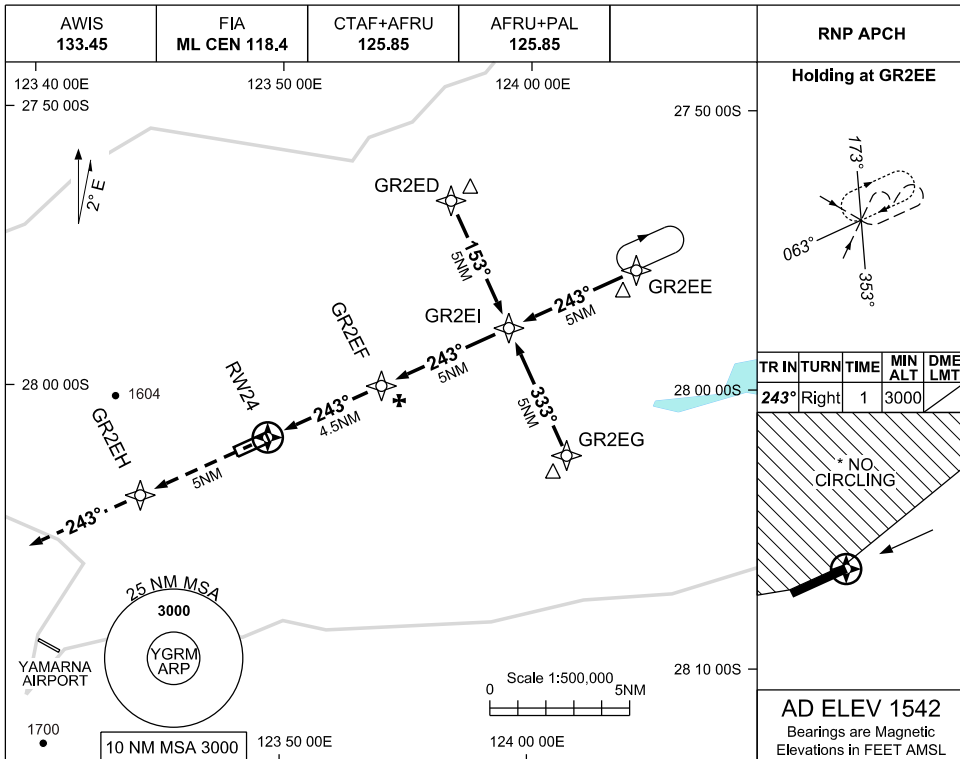

USE QNH

RNP RWY 24

7 SEP 2023

GRUYERE, WA (YGRM)

NOTES

CATEGORY	A	B	C	D
LNAV	2020 (491-2.8)			NOT AUTHORISED
CIRCLING *	2140 (598-2.4)		2240 (698-4.0)	
ALTERNATE	(1098-4.4)		(1198-6.0)	

\*1. NO CIRCLING NORTH OF RWY 06/24.

Changes: CHART TITLE, WPT IDENT, PBN SPECIFICATION BOX, EDITORIAL

GRMGN02-176