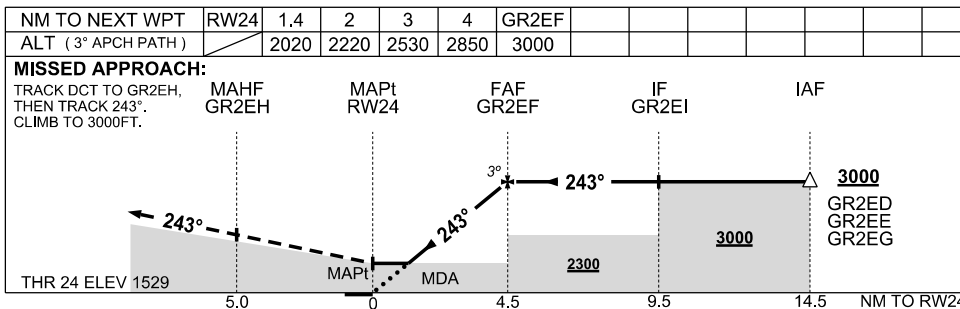

USE QNH

RNP RWY 24

7 SEP 2023

GRUYERE, WA (YGRM)

NOTES

CATEGORY	A	B	C	D
LNAV	2020 (491-2.8)			NOT AUTHORISED
CIRCLING *	2140 (598-2.4)		2240 (698-4.0)	
ALTERNATE	(1098-4.4)		(1198-6.0)	

\*1. NO CIRCLING NORTH OF RWY 06/24.