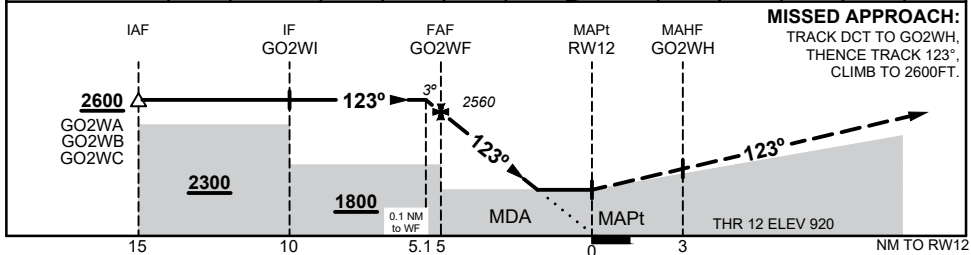

7 SEP 2023

**GNOWANGERUP, WA (YGNW)**

NM TO NEXT WPT	0.1	GO2WF	4	3	2	1.6	RW12				
ALT (3° APCH PATH)	2600	2560	2240	1930	1610	1490					

**MISSED APPROACH:**  
TRACK DCT to GO2WH,  
THENCE TRACK 123°,  
CLIMB TO 2600FT.

- NOTES**
- MAX IAS:  
INITIAL : 210KTS

CATEGORY	A	B	C	D
LNAV	<b>1490 (570 - 3.2)</b>			NOT APPLICABLE
CIRCLING	<b>1540 (620 - 2.4)</b>		<b>1650 (730 - 4.0)</b>	
ALTERNATE	(1120 - 4.4)		(1230 - 6.0)	

Changes: CHART TITLE, SPECIFICATION BOX