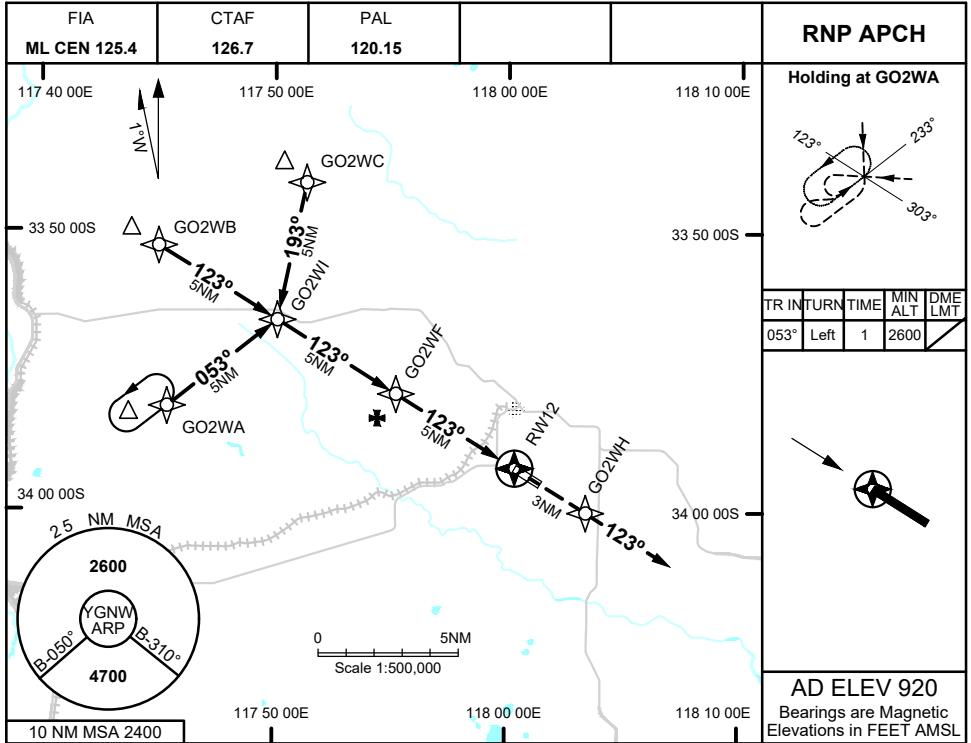

7 SEP 2023

**GNOWANGERUP, WA (YGNW)**

NM TO NEXT WPT	0.1	GO2WF	4	3	2	1.6	RW12				
ALT (3° APCH PATH)	2600	2560	2240	1930	1610	1490					

**MISSED APPROACH:**  
TRACK DCT to GO2WH,  
THENCE TRACK 123°,  
CLIMB TO 2600FT.

- NOTES**
- MAX IAS:  
INITIAL : 210KTS

CATEGORY	A	B	C	D
LNAV	<b>1490 (570 - 3.2)</b>			NOT APPLICABLE
CIRCLING	<b>1540 (620 - 2.4)</b>		<b>1650 (730 - 4.0)</b>	
ALTERNATE	(1120 - 4.4)		(1230 - 6.0)	

Changes: CHART TITLE, SPECIFICATION BOX