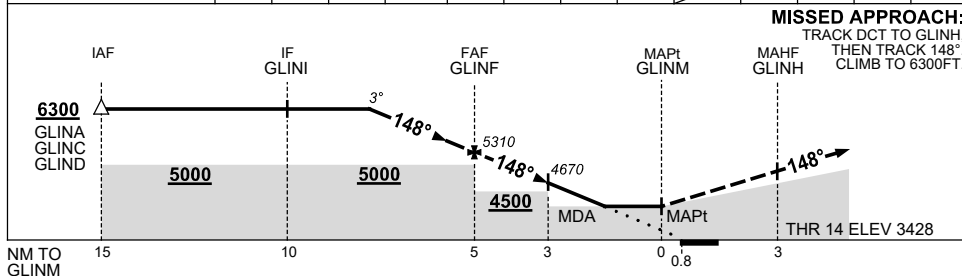

USE QNH

RNP RWY 14

1 DEC 2022

GLEN INNES, NSW (YGLI)

NM TO NEXT WPT	3.1	2	1	GLINF	4	3	2	1	GLINM			
ALT (3° APCH PATH)	6300	5950	5630	5310	4990	4670	4360	4040				

CATEGORY	A	B	C	D
LNAV	4040 (609-3.5)			NOT APPLICABLE
CIRCLING*	4370 (939-2.4)		4530 (1099-4.0)	
ALTERNATE	(1439-4.4)		(1599-6.0)	

**NOTES**

- MAX IAS: INITIAL : 210KT.
- NO CIRCLING SOUTH-WEST OF RWY 10 & RWY 32.

Changes: AWIS, NOTES.

GLIGN01-173