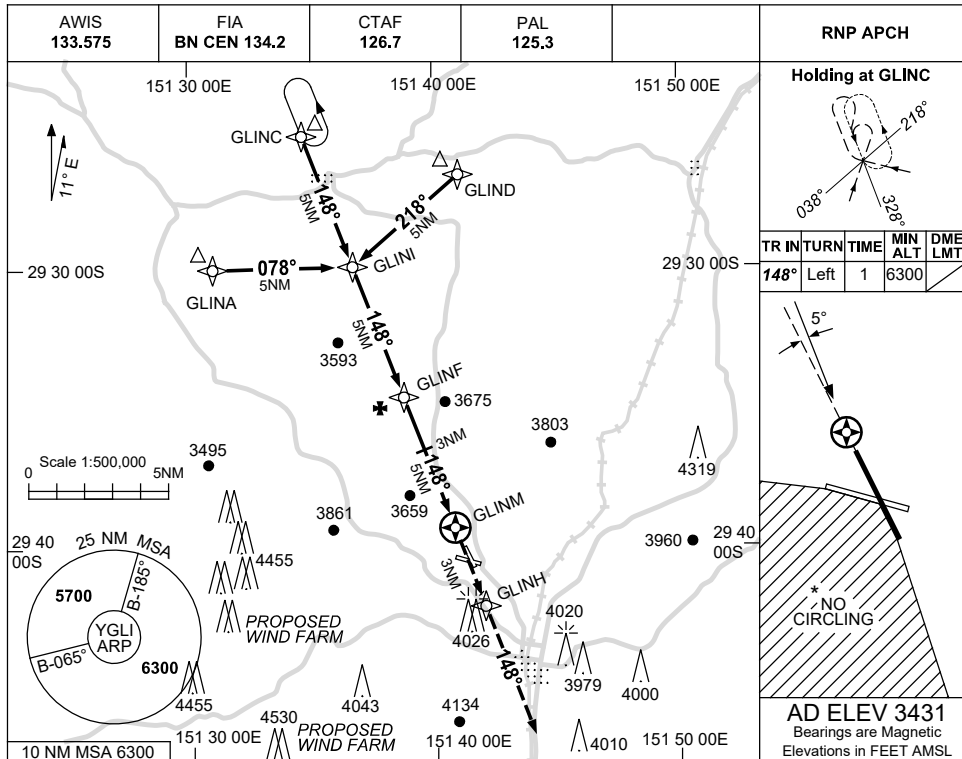

USE QNH

RNP RWY 14

1 DEC 2022

GLEN INNES, NSW (YGLI)

NM TO NEXT WPT	3.1	2	1	GLINF	4	3	2	1	GLINM			
ALT (3° APCH PATH)	6300	5950	5630	5310	4990	4670	4360	4040				

CATEGORY	A	B	C	D
LNAV	4040 (609-3.5)			NOT APPLICABLE
CIRCLING*	4370 (939-2.4)		4530 (1099-4.0)	
ALTERNATE	(1439-4.4)		(1599-6.0)	

**NOTES**

- MAX IAS: INITIAL : 210KT.
- NO CIRCLING SOUTH-WEST OF RWY 10 & RWY 32.

Changes: AWIS, NOTES.

GLIGN01-173