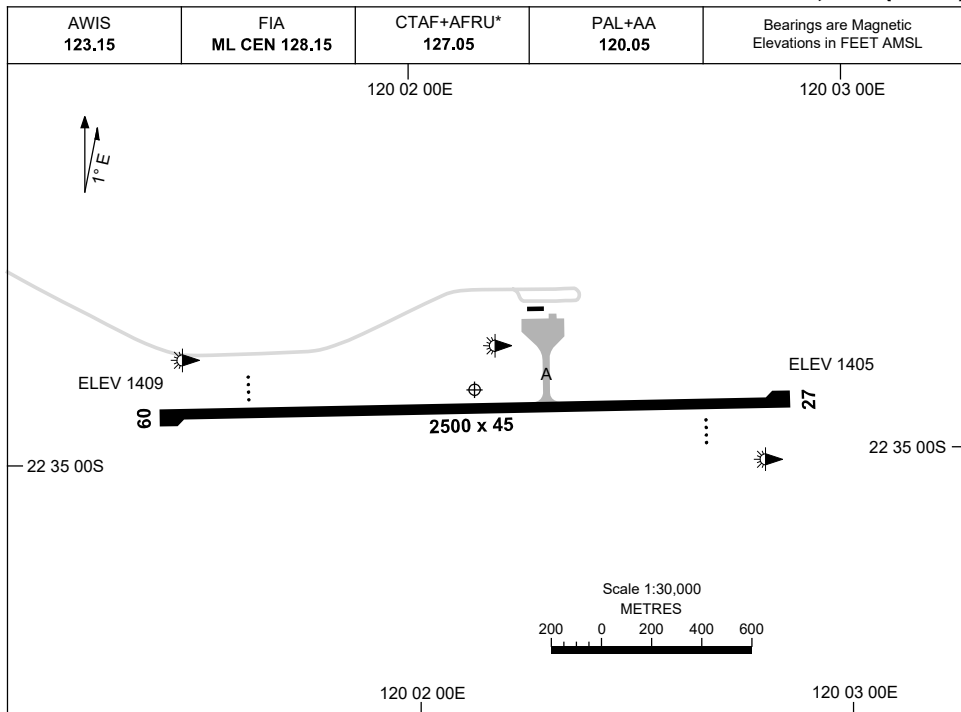

23 MAR 2023

AD ELEV 1409
22 34 52S 120 02 08E

AERODROME CHART
GINBATA, WA (YGIA)

	AERODROME LIGHTING
RWY	TAXIWAY : BLUE EDGE RL : PAL+AA 120.05 , SDBY
09 <small>089</small>	PAPI 3.0° 49FT LIRL
<small>269</small> 27	PAPI 3.0° 49FT LIRL

NOTES

1. *AFRU NOT HEARD ON GROUND.

Changes: NOTES 1 AND 3.

GIAAD01-174