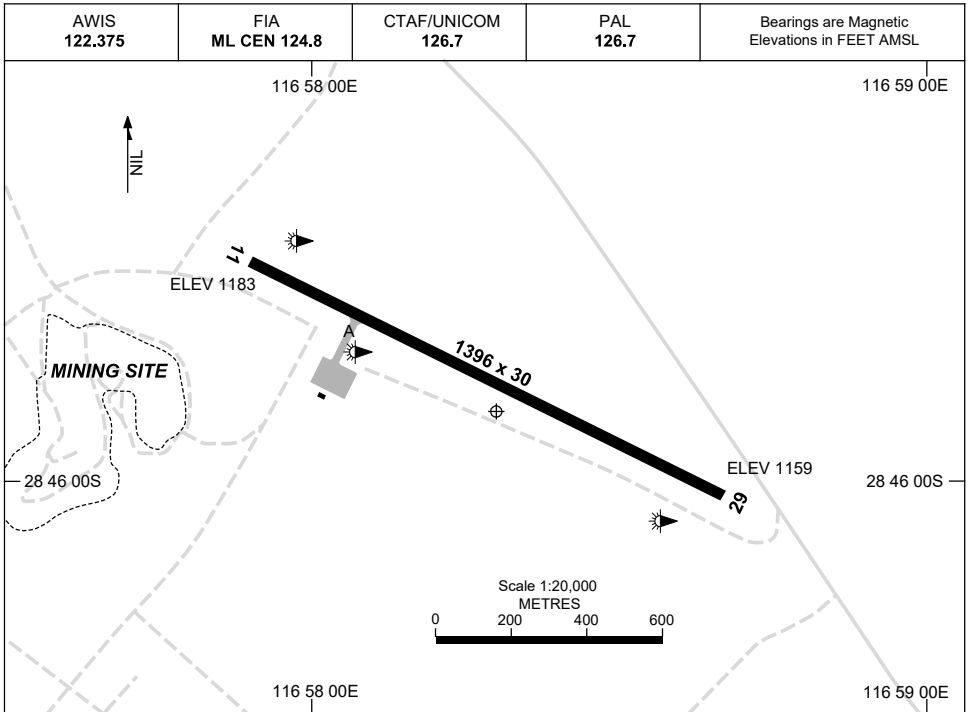

1 DEC 2022

AD ELEV 1183
28 45 54S 116 58 18E

AERODROME CHART
GOLDEN GROVE, WA (YGGE)

	AERODROME LIGHTING
RWY	TAXIWAY : BLUE EDGE RL : PAL 126.7 , PTBL (60 MIN PN) , SDBY (15 MIN PN. PHONE 0457 761 542)
11 ¹¹⁷ ²⁹⁷ 29	LIRL LIRL

NOTES

1. UNICOM ONLY AVBL FOR SCHEDULED FLIGHTS.
2. AWIS RQ TWO ONE-SECOND PULSES TO ACTIVATE.
3. FIA FREQ 124.8 AVBL IN CIRCUIT AREA.

Changes: NOTES.

GGEAD01-173