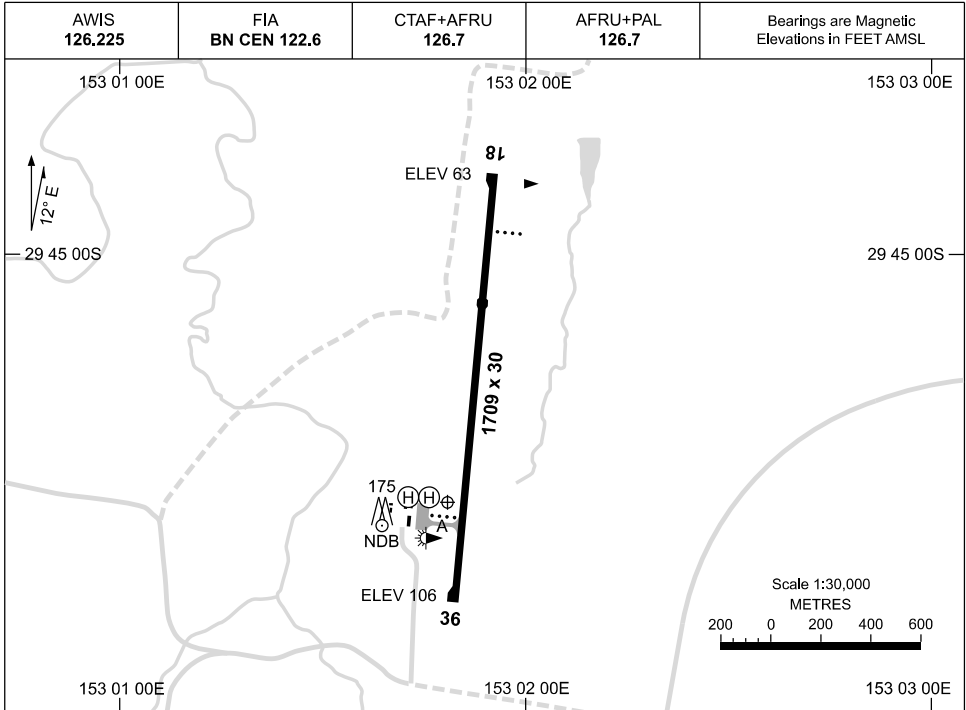

19 MAR 2026

AD ELEV 110
29 45 34S 153 01 48E

AERODROME CHART
GRAFTON, NSW (YGFN)

	AERODROME LIGHTING
RWY	TAXIWAY : BLUE EDGE RL : AFRU+PAL 126.7, SDBY PWR (30 SEC)
18 <small>174</small> <small>354</small> 36	PAPI 3.0° 42FT LIRL PAPI 3.0° 42FT LIRL

NOTES

Changes: SDBY PWR SWITCHOVER TIME, Editorial.

GFNAD01-186