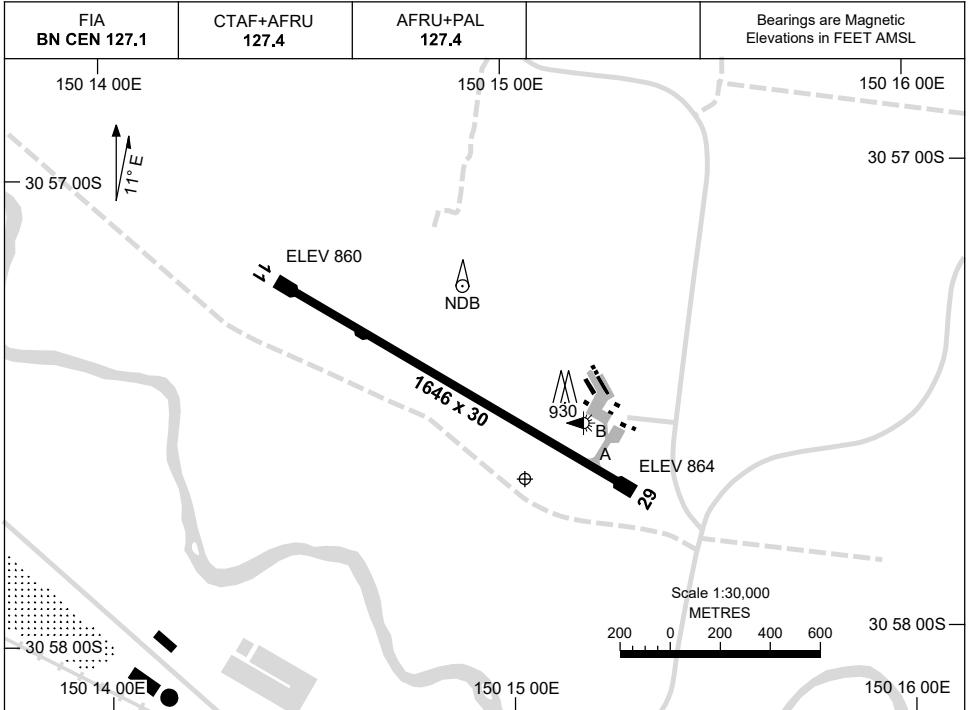

15 JUN 2023

AD ELEV 864
30 57 40S 150 15 02E

AERODROME CHART
GUNNEDAH, NSW (YGDH)

AERODROME LIGHTING

RWY

TAXIWAY : GREEN CL, BLUE EDGE
RL : AFRU+PAL 127.4

11 ¹¹²
²⁹² **29**

LIRL
LIRL

NOTES

1. AWIS (PHONE) 02 9353 6425

Changes: RWY17/35 DCMSD, TWY DESIGNATORS AND BLUE EDGE.

GDHAD01-175