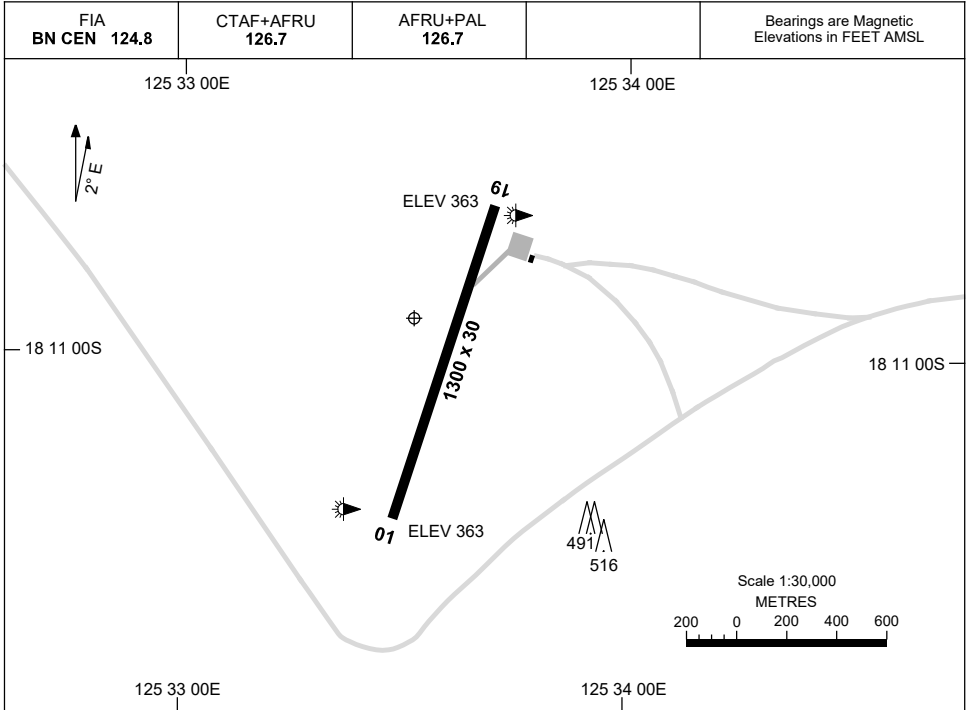

5 NOV 2020

AD ELEV 368
18 10 55S 125 33 31E

AERODROME CHART
FITZROY CROSSING, WA (YFTZ)

RWY	AERODROME LIGHTING
	RL : AFRU+PAL 126.7, PTBL IN EMERG
01 <small>015</small>	LIRL
<small>195</small> 19	LIRL

NOTES

1. AWIS (PHONE) 08 6216 2612

Changes: 491FT TWR, 516FT TWR.

FTZAD01-165