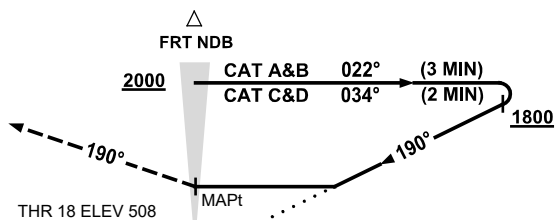

USE QNH

NDB RWY 18  
**FORREST, WA (YFRT)**

30 NOV 2023

DME DIST	NOT APPLICABLE				
ALT					

**MISSED APPROACH:**  
 TRACK 190°  
 CLIMB TO 2000FT.

**NOTES**

- MAX IAS:  
 INITIAL :  
 CAT C&D : 210KT.

CATEGORY	A	B	C	D
S-I NDB	<b>1180 (669-3.8)</b>			
CIRCLING	<b>1210 (699-2.4)</b>	<b>1310 (799-4.0)</b>	<b>1310 (799-5.0)</b>	
ALTERNATE	(1199-4.4)	(1299-6.0)	(1299-7.0)	