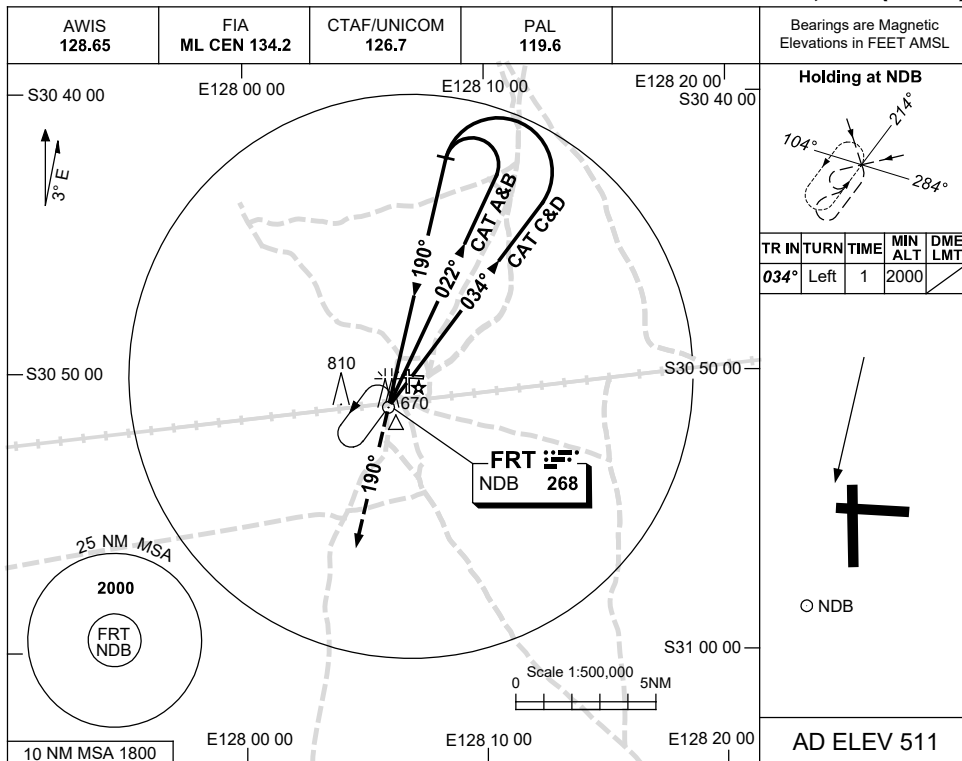

USE QNH

NDB RWY 18  
**FORREST, WA (YFRT)**

30 NOV 2023

DME DIST	NOT APPLICABLE				
ALT					

**MISSED APPROACH:**  
 TRACK 190°  
 CLIMB TO 2000FT.

**NOTES**

- MAX IAS:  
 INITIAL :  
 CAT C&D : 210KT.

CATEGORY	A	B	C	D
S-I NDB	<b>1180 (669-3.8)</b>			
CIRCLING	<b>1210 (699-2.4)</b>	<b>1310 (799-4.0)</b>	<b>1310 (799-5.0)</b>	
ALTERNATE	(1199-4.4)	(1299-6.0)	(1299-7.0)	

Changes: THR ELEV.

FRTNB01-177