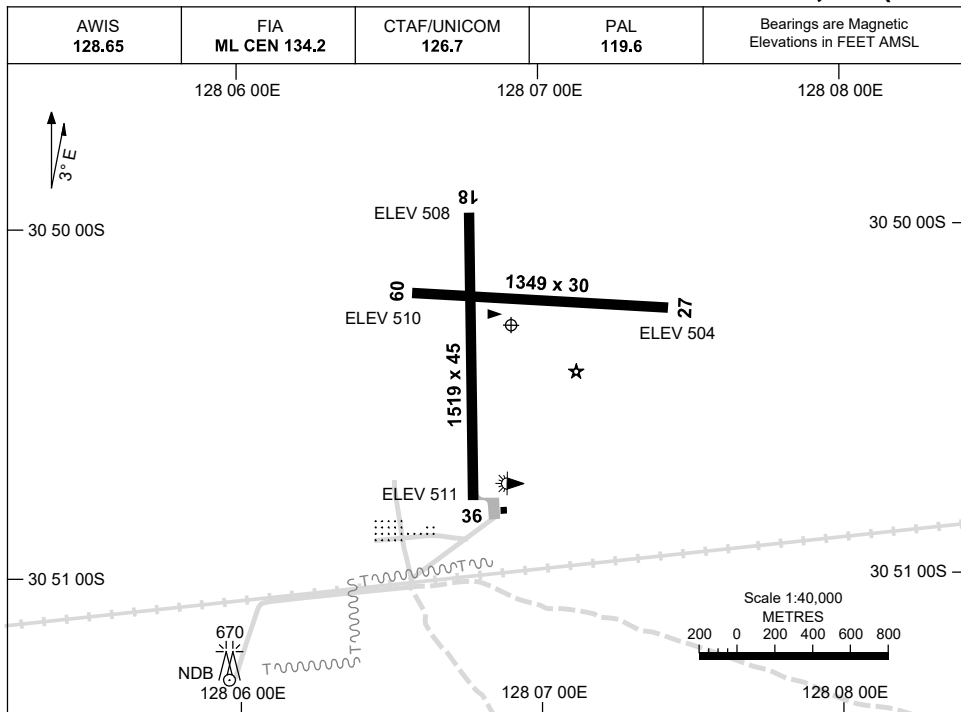

30 NOV 2023

AD ELEV 511
30 50 17S 128 06 54E

AERODROME CHART
FORREST, WA (YFRT)

	AERODROME LIGHTING
RWY	ABN : FLG W 10 SEC MAN O/R TAXIWAY : BLUE EDGE RL : PAL 119.6 , SDBY (15 SEC)
18 ¹⁷⁶	LIRL
³⁵⁶ 36	LIRL
09 ⁰⁹⁰	PTBL
²⁷⁰ 27	PTBL

NOTES

1. AWIS REQUIRES 1 SEC TX TO ACTIVATE.
2. FIA FREQ 134.2 AVBL 11,000FT.
3. RWY 09/27 PTBL LIGHTING IS FOR EMERG ONLY. 90 MIN PN.

Changes: THR ELEV.

FRTAD01-177